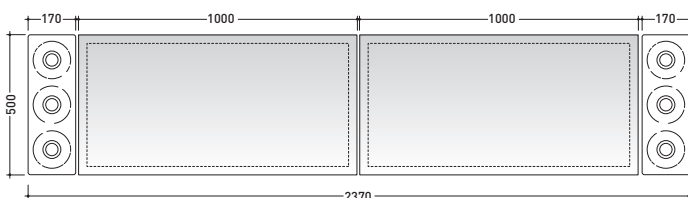

## MKS100

Specchio cm 150x100 reversibile (installazione orizzontale e verticale)

Complementi: **Lampada Make-Up (MKLP)**  
**Panche Make-Up (MKP150 - MKP180)**

Dim. Imballo 158 x 106 x 7 cm | Peso 20 kg | Pz. Pallet n° -

CE

vista frontale / frontal view

vista laterale / lateral view

vista zenitale / zenital view

dimensioni in mm

Le misure dimensionali riportate hanno una tolleranza del 2%

<http://www.ceramicaflaminia.it/it/products/298-make-up>

vista frontale / frontal view  
3pcs art. MKLP + art. MKS100

vista frontale / frontal view  
2pcs art. MKLP + art. MKS50

vista frontale / frontal view  
1pcs art. MKLP + art. MKS50

vista frontale / frontal view  
3pcs art. MKLP + art. MKS50

vista frontale / frontal view  
2pcs art. MKLP + art. MKS501

vista frontale / frontal view  
1pcs art. MKLP + art. MKS501

vista frontale / frontal view  
2pcs art. MKLP + 2pcs art. MKS501

vista frontale / frontal view  
2pcs art. MKLP + art. MKS501