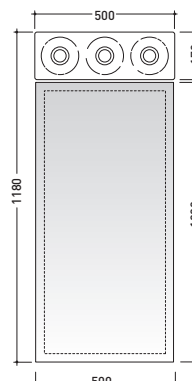

## MKS100

Specchio cm 150x100 reversibile (installazione orizzontale e verticale)

Complementi: **Lampada Make-Up (MKLP)**  
**Panche Make-Up (MKP150 - MKP180)**

Dim. Imballo 158 x 106 x 7 cm | Peso 20 kg | Pz. Pallet n° -

CE

vista frontale / frontal view

vista laterale / lateral view

vista zenitale / zenital view

dimensioni in mm

Le misure dimensionali riportate hanno una tolleranza del 2%

<http://www.ceramicaflaminia.it/it/products/298-make-up>

vista frontale / frontal view  
3pcs art. MKLP + art. MKS100

vista frontale / frontal view  
2pcs art. MKLP + art. MKS50

vista frontale / frontal view  
1pcs art. MKLP + art. MKS50

vista frontale / frontal view  
3pcs art. MKLP + art. MKS50

vista frontale / frontal view  
2pcs art. MKLP + art. MKS501

vista frontale / frontal view  
1pcs art. MKLP + art. MKS501

vista frontale / frontal view  
2pcs art. MKLP + 2pcs art. MKS501

vista frontale / frontal view  
2pcs art. MKLP + art. MKS501