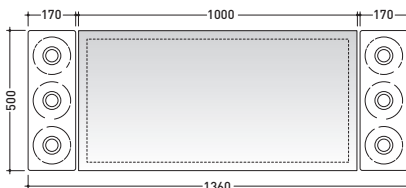

## MKS100

Specchio cm 150x100 reversibile (installazione orizzontale e verticale)

Complementi: **Lampada Make-Up (MKLP)**  
**Panche Make-Up (MKP150 - MKP180)**

Dim. Imballo 158 x 106 x 7 cm | Peso 20 kg | Pz. Pallet n° -

CE

vista frontale / frontal view

vista laterale / lateral view

vista zenitale / zenital view

dimensioni in mm

Le misure dimensionali riportate hanno una tolleranza del 2%

<http://www.ceramicaflaminia.it/it/products/298-make-up>

vista frontale / frontal view  
3pcs art. MKLP + art. MKS100

vista frontale / frontal view  
2pcs art. MKLP + art. MKS50

vista frontale / frontal view  
1pcs art. MKLP + art. MKS50

vista frontale / frontal view  
3pcs art. MKLP + art. MKS50

vista frontale / frontal view  
2pcs art. MKLP + art. MKS501

vista frontale / frontal view  
1pcs art. MKLP + art. MKS501

vista frontale / frontal view  
2pcs art. MKLP + 2pcs art. MKS501

vista frontale / frontal view  
2pcs art. MKLP + art. MKS501