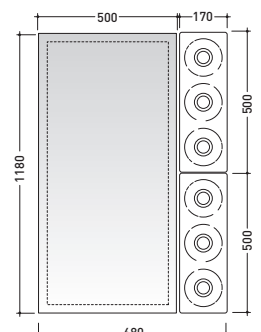

## MKS100

Specchio cm 150x100 reversibile (installazione orizzontale e verticale)

Complementi: **Lampada Make-Up (MKLP)**  
**Panche Make-Up (MKP150 - MKP180)**

Dim. Imballo 158 x 106 x 7 cm | Peso 20 kg | Pz. Pallet n° -

CE

vista frontale / frontal view

vista laterale / lateral view

vista zenitale / zenital view

dimensioni in mm

Le misure dimensionali riportate hanno una tolleranza del 2%

<http://www.ceramicaflaminia.it/it/products/298-make-up>

vista frontale / frontal view  
3pcs art. MKLP + art. MKS100

vista frontale / frontal view  
2pcs art. MKLP + art. MKS50

vista frontale / frontal view  
1pcs art. MKLP + art. MKS50

vista frontale / frontal view  
3pcs art. MKLP + art. MKS50

vista frontale / frontal view  
2pcs art. MKLP + art. MKS501

vista frontale / frontal view  
1pcs art. MKLP + art. MKS501

vista frontale / frontal view  
2pcs art. MKLP + 2pcs art. MKS501

vista frontale / frontal view  
2pcs art. MKLP + art. MKS501