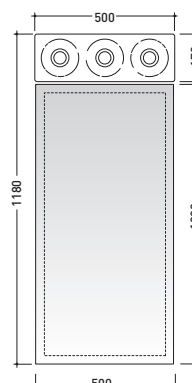

## MKS50

Specchio cm 150x50 reversibile (installazione orizzontale e verticale)

Complementi: Lampada Make-Up (MKLP)  
Panche Make-Up (MKP150 - MKP180)

Dim. Imballo 158 x 57 x 7 cm | Peso 12 kg | Pz. Pallet n° -

CE

vista frontale / frontal view

vista laterale / lateral view

vista zenitale / zenital view

dimensioni in mm

Le misure dimensionali riportate hanno una tolleranza del 2%

<http://www.ceramicaflaminia.it/products/298-make-up>

vista frontale / frontal view  
2pcs art. MKLP + art. MKS50

vista frontale / frontal view  
3pcs art. MKLP + art. MKS50

vista frontale / frontal view  
2pcs art. MKLP + art. MKS501

vista frontale / frontal view  
2pcs art. MKLP + 2pcs art. MKS501

vista frontale / frontal view  
6pcs art. MKLP + art. MKS100

vista frontale / frontal view  
1pcs art. MKLP + art. MKS50

vista frontale / frontal view  
1pcs art. MKLP + art. MKS501

vista frontale / frontal view  
2pcs art. MKLP + art. MKS501