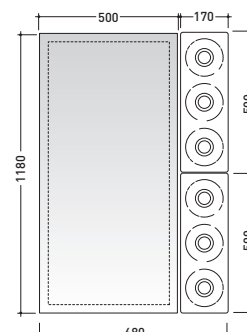

## MKS50

Specchio cm 150x50 reversibile (installazione orizzontale e verticale)

Complementi: Lampada Make-Up (MKLP)  
Panche Make-Up (MKP150 - MKP180)

Dim. Imballo 158 x 57 x 7 cm | Peso 12 kg | Pz. Pallet n° -

CE

vista frontale / frontal view

vista laterale / lateral view

vista zenitale / zenital view

dimensioni in mm

Le misure dimensionali riportate hanno una tolleranza del 2%

<http://www.ceramicaflaminia.it/products/298-make-up>

vista frontale / frontal view  
2pcs art. MKLP + art. MKS50

vista frontale / frontal view  
3pcs art. MKLP + art. MKS50

vista frontale / frontal view  
2pcs art. MKLP + art. MKS501

vista frontale / frontal view  
2pcs art. MKLP + 2pcs art. MKS501

vista frontale / frontal view  
6pcs art. MKLP + art. MKS100

vista frontale / frontal view  
1pcs art. MKLP + art. MKS50

vista frontale / frontal view  
1pcs art. MKLP + art. MKS501

vista frontale / frontal view  
2pcs art. MKLP + art. MKS501