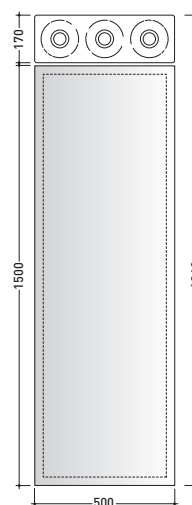

## MKS50

Specchio cm 150x50 reversibile (installazione orizzontale e verticale)

Complementi: Lampada Make-Up (MKLP)  
Panche Make-Up (MKP150 - MKP180)

Dim. Imballo 158 x 57 x 7 cm | Peso 12 kg | Pz. Pallet n° -

CE

vista frontale / frontal view

vista laterale / lateral view

vista zenitale / zenital view

dimensioni in mm

Le misure dimensionali riportate hanno una tolleranza del 2%

<http://www.ceramicaflaminia.it/products/298-make-up>

vista frontale / frontal view  
2pcs art. MKLP + art. MKS50

vista frontale / frontal view  
3pcs art. MKLP + art. MKS50

vista frontale / frontal view  
2pcs art. MKLP + art. MKS501

vista frontale / frontal view  
2pcs art. MKLP + 2pcs art. MKS501

vista frontale / frontal view  
6pcs art. MKLP + art. MKS100

vista frontale / frontal view  
1pcs art. MKLP + art. MKS50

vista frontale / frontal view  
1pcs art. MKLP + art. MKS501

vista frontale / frontal view  
2pcs art. MKLP + art. MKS501