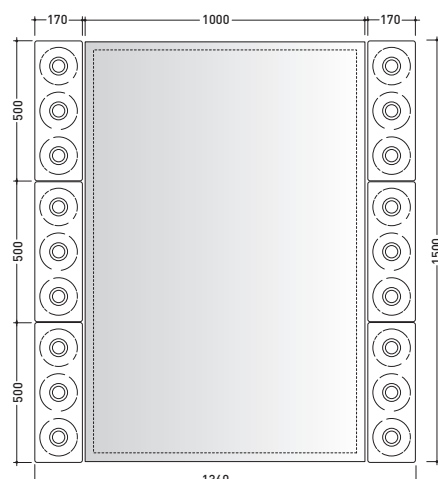

## MKS50

Specchio cm 150x50 reversibile (installazione orizzontale e verticale)

Complementi: Lampada Make-Up (MKLP)  
Panche Make-Up (MKP150 - MKP180)

Dim. Imballo 158 x 57 x 7 cm | Peso 12 kg | Pz. Pallet n° -

CE

vista frontale / frontal view

vista laterale / lateral view

vista zenitale / zenital view

dimensioni in mm

Le misure dimensionali riportate hanno una tolleranza del 2%

<http://www.ceramicaflaminia.it/products/298-make-up>

vista frontale / frontal view  
2pcs art. MKLP + art. MKS50

vista frontale / frontal view  
3pcs art. MKLP + art. MKS50

vista frontale / frontal view  
2pcs art. MKLP + art. MKS501

vista frontale / frontal view  
2pcs art. MKLP + 2pcs art. MKS501

vista frontale / frontal view  
6pcs art. MKLP + art. MKS100

vista frontale / frontal view  
1pcs art. MKLP + art. MKS50

vista frontale / frontal view  
1pcs art. MKLP + art. MKS501

vista frontale / frontal view  
2pcs art. MKLP + art. MKS501