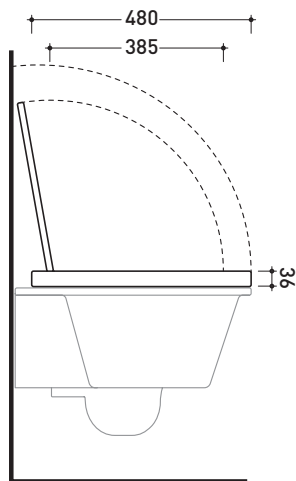

VLCW03

Soft-closing thermosetting wrapping seat & cover

Complements: Volo wall hung wc (VL118)

WHILE STOCKS LAST

Package dim. 51 x 40 x 6 cm | Weight 3 kg | Pz. Pallet n° -

vista zenitale / zenital view

vista laterale / lateral view

vista frontale / frontal view

sizes in mm

THERMOSETTING: glossy finish

white