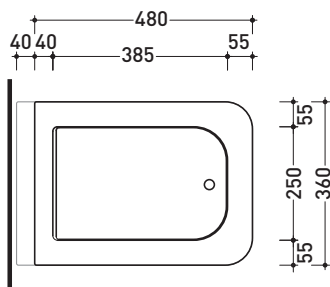

VLCW03

Soft-closing thermosetting wrapping seat & cover

Complements: Volo wall hung wc (VL118)

WHILE STOCKS LAST

Package dim. 51 x 40 x 6 cm | Weight 3 kg | Pz. Pallet n° -

vista zenitale / zenital view

vista laterale / lateral view

vista frontale / frontal view

sizes in mm

THERMOSETTING: glossy finish

white