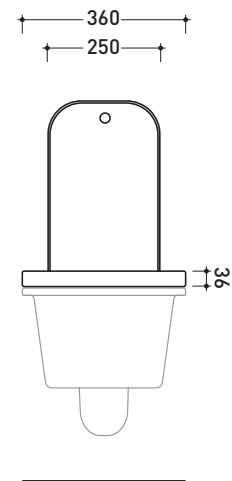

VLCW03

Soft-closing thermosetting wrapping seat & cover

Complements: Volo wall hung wc (VL118)

WHILE STOCKS LAST

Package dim. 51 x 40 x 6 cm | Weight 3 kg | Pz. Pallet n° -

vista zenitale / zenital view

vista laterale / lateral view

vista frontale / frontal view

sizes in mm

THERMOSETTING: glossy finish

white