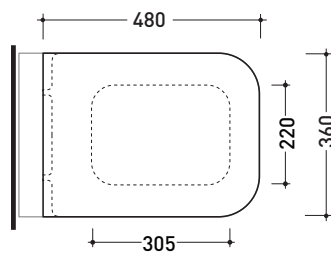

TRCW02

Thermosetting wrapping seat & cover

Complements: Terra wc (TR117)

WHILE STOCKS LAST

Package dim. 52 x 40 x 7 cm | Weight 3,4 kg | Pz. Pallet n° -

art. TR117
vista zenitale / zenital view

art. TR117 + TR39
vista zenitale / zenital view

art. TR117
vista laterale / lateral view

art. TR117 + TR39
vista laterale / lateral view

sizes in mm

THERMOSETTING: glossy finish

white