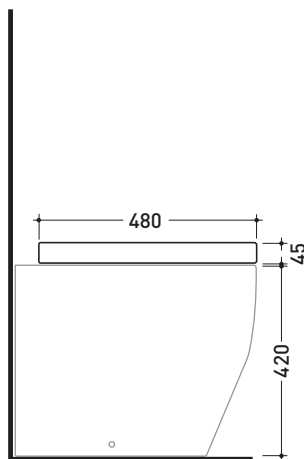

TRCW02

Thermosetting wrapping seat & cover

Complements: Terra wc (TR117)

WHILE STOCKS LAST

Package dim. 52 x 40 x 7 cm | Weight 3,4 kg | Pz. Pallet n° -

art. TR117
vista zenitale / zenital view

art. TR117 + TR39
vista zenitale / zenital view

art. TR117
vista laterale / lateral view

art. TR117 + TR39
vista laterale / lateral view

sizes in mm

THERMOSETTING: glossy finish

white