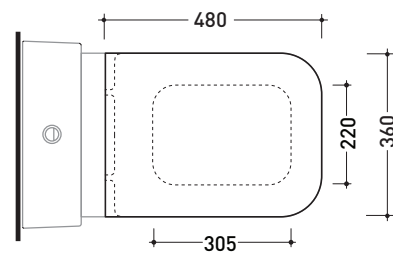

TRCW02

Thermosetting wrapping seat & cover

Complements: Terra wc (TR117)

WHILE STOCKS LAST

Package dim. 52 x 40 x 7 cm | Weight 3,4 kg | Pz. Pallet n° -

art. TR117
vista zenitale / zenital view

art. TR117 + TR39
vista zenitale / zenital view

art. TR117
vista laterale / lateral view

art. TR117 + TR39
vista laterale / lateral view

sizes in mm

THERMOSETTING: glossy finish

white