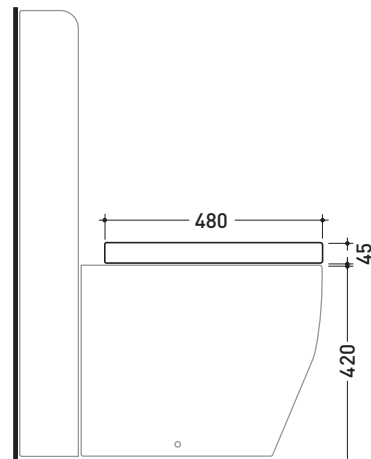

TRCW02

Thermosetting wrapping seat & cover

Complements: Terra wc (TR117)

WHILE STOCKS LAST

Package dim. 52 x 40 x 7 cm | Weight 3,4 kg | Pz. Pallet n° -

art. TR117
vista zenitale / zenital view

art. TR117 + TR39
vista zenitale / zenital view

art. TR117
vista laterale / lateral view

art. TR117 + TR39
vista laterale / lateral view

sizes in mm

THERMOSETTING: glossy finish

white