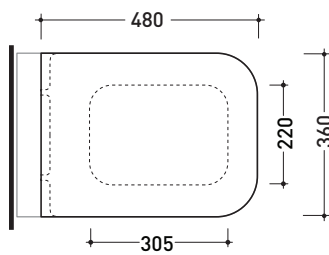

TRCW03

Soft-closing thermosetting wrapping seat & cover

Complements: **Terra wc (TR117)**

WHILE STOCKS LAST

Package dim. **52 x 40 x 7 cm** | Weight **3,4 kg** | Pz. Pallet n° -

art. TR117
vista zenitale / zenital view

art. TR117 + TR39
vista zenitale / zenital view

art. TR117
vista laterale / lateral view

art. TR117 + TR39
vista laterale / lateral view

sizes in mm

THERMOSETTING: glossy finish

white