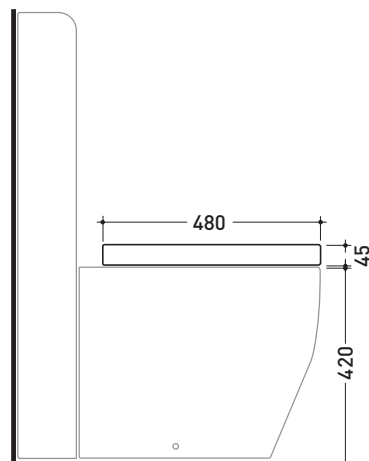

TRCW03

Soft-closing thermosetting wrapping seat & cover

Complements: **Terra wc (TR117)**

WHILE STOCKS LAST

Package dim. **52 x 40 x 7 cm** | Weight **3,4 kg** | Pz. Pallet n° -

art. TR117
vista zenitale / zenital view

art. TR117 + TR39
vista zenitale / zenital view

art. TR117
vista laterale / lateral view

art. TR117 + TR39
vista laterale / lateral view

sizes in mm

THERMOSETTING: glossy finish

white