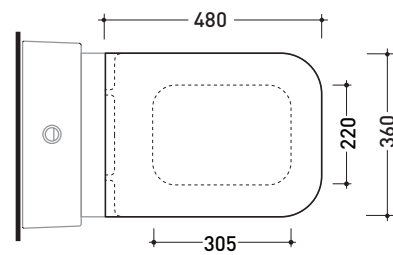

TRCW03

Soft-closing thermosetting wrapping seat & cover

Complements: **Terra wc (TR117)**

WHILE STOCKS LAST

Package dim. **52 x 40 x 7 cm** | Weight **3,4 kg** | Pz. Pallet n° -

art. TR117
vista zenitale / zenital view

art. TR117 + TR39
vista zenitale / zenital view

art. TR117
vista laterale / lateral view

art. TR117 + TR39
vista laterale / lateral view

sizes in mm

THERMOSETTING: glossy finish

white