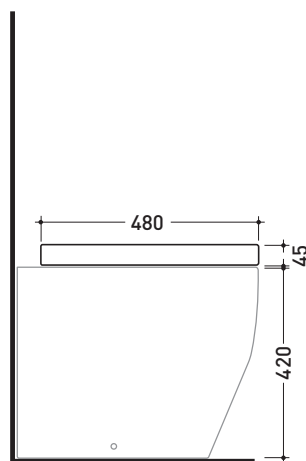

TRCW03

Soft-closing thermosetting wrapping seat & cover

Complements: **Terra wc (TR117)**

WHILE STOCKS LAST

Package dim. **52 x 40 x 7 cm** | Weight **3,4 kg** | Pz. Pallet n° -

art. TR117
vista zenitale / zenital view

art. TR117 + TR39
vista zenitale / zenital view

art. TR117
vista laterale / lateral view

art. TR117 + TR39
vista laterale / lateral view

sizes in mm

THERMOSETTING: glossy finish

white