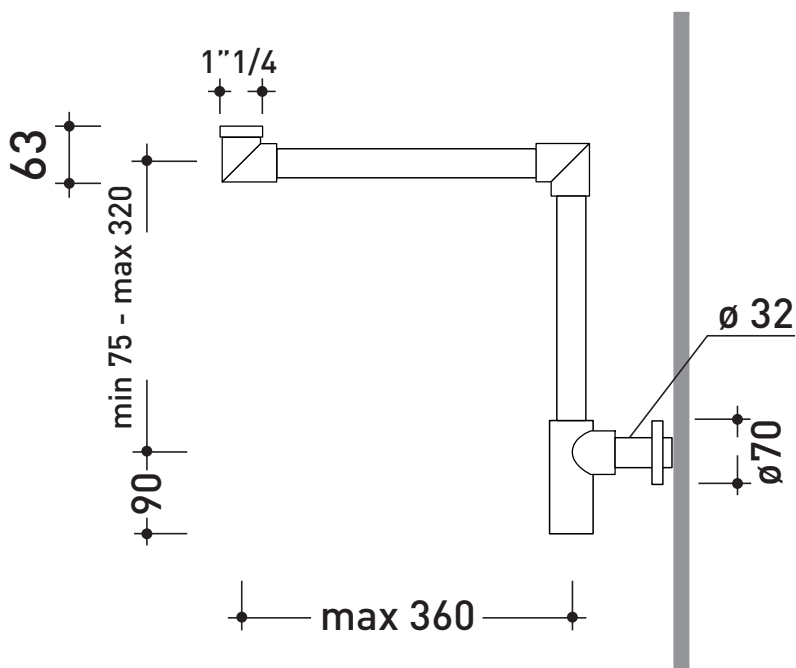

SIFL03

Space saving basin siphon (1"1/4)

Package dim.

Weight 1,5 kg

Pz. Pallet n° -

sizes in mm

BRASS: glossy finish

chrome