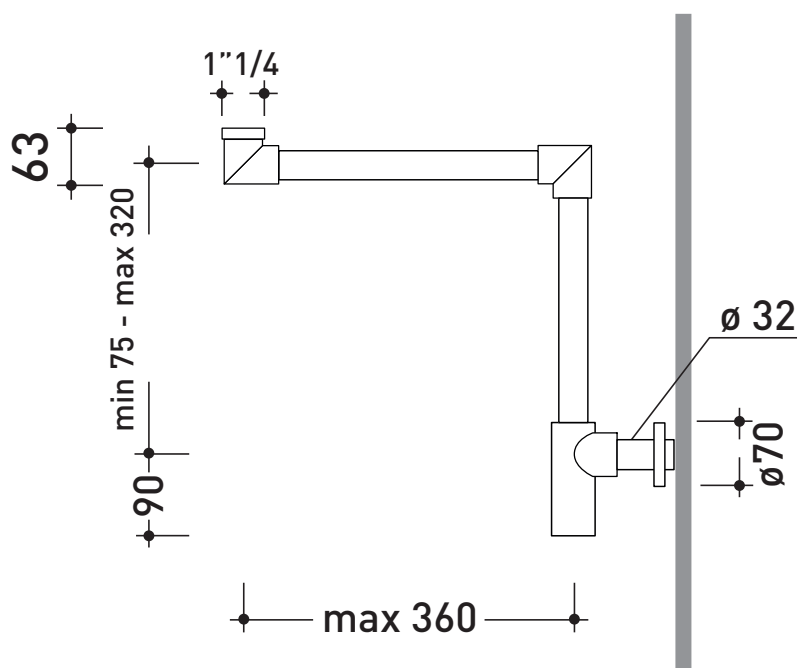

SIFL03

Space saving basin siphon (1"1/4)

Package dim.

Weight 1,5 kg

Pz. Pallet n° -

sizes in mm

BRASS: glossy finish

chrome