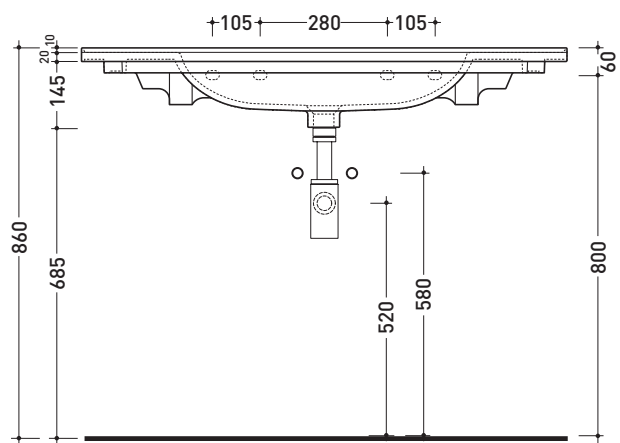

BM105L Bloom 105

Wall-hung or suitable for furniture consolle cm 107

•WITH OVERFLOW •ARRANGED FOR THREE TAP HOLES

Complements: Towel rail structure (BM105S)
 Box wall hung vanity unit H50 with 2 drawers (BBX839)
 Box wall hung vanity unit H50 with 1 drawer (BBX835)
 Box wall hung vanity unit H25 with 1 drawer (BBX969)
 Line taps basin: ONE - NOKÉ - SI - FOLD - X1
 Line accessories: TWO - HOOP - NOKÉ - FOLD

Package dim. | Weight 27,5 kg | Pz. Pallet n° 10

CE UNI EN 14688 - CL20 Dop-No14688

vista zenitale / zenital view

vista zenitale / zenital view

vista frontale / frontal view

sezione longitudinale / section

sizes in mm

Please consider a 2% tolerance on indicated measurements

CERAMIC: glossy finish

matt finish