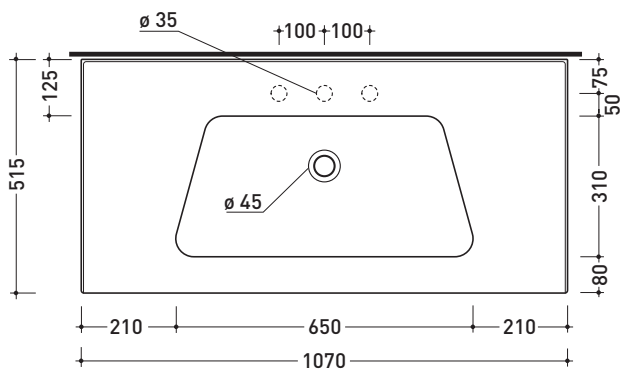

BM105L Bloom 105

Wall-hung or suitable for furniture consolle cm 107

•WITH OVERFLOW •ARRANGED FOR THREE TAP HOLES

Complements: Towel rail structure (BM105S)
 Box wall hung vanity unit H50 with 2 drawers (BBX839)
 Box wall hung vanity unit H50 with 1 drawer (BBX835)
 Box wall hung vanity unit H25 with 1 drawer (BBX969)
 Line taps basin: ONE - NOKÉ - SI - FOLD - X1
 Line accessories: TWO - HOOP - NOKÉ - FOLD

Technical accessories: Chrome siphon (SIFL/CR) - Telescopic chrome siphon (SIFL066)
 Stop & Go drain (PLSG)
 CERAMIC Stop & Go drain (PLCE)
 Two piece set chrome tap filters (RF026)
 Wall fixing kit (9002)

Package dim. | Weight 27,5 kg | Pz. Pallet n° 10

CE UNI EN 14688 - CL20 Dop-No14688

vista zenitale / zenital view

vista zenitale / zenital view

vista frontale / frontal view

sezione longitudinale / section

sizes in mm

Please consider a 2% tolerance on indicated measurements

CERAMIC: glossy finish

matt finish