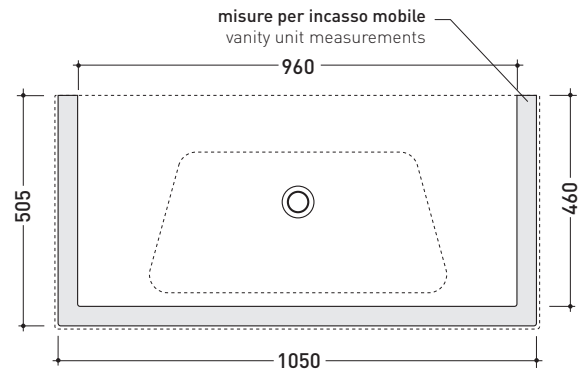

BM105L Bloom 105

Wall-hung or suitable for furniture consolle cm 107

•WITH OVERFLOW •ARRANGED FOR THREE TAP HOLES

Complements: Towel rail structure (BM105S)
 Box wall hung vanity unit H50 with 2 drawers (BBX839)
 Box wall hung vanity unit H50 with 1 drawer (BBX835)
 Box wall hung vanity unit H25 with 1 drawer (BBX969)
 Line taps basin: ONE - NOKÉ - SI - FOLD - X1
 Line accessories: TWO - HOOP - NOKÉ - FOLD

Package dim. | Weight 27,5 kg | Pz. Pallet n° 10

CE UNI EN 14688 - CL20 Dop-No14688

vista zenitale / zenital view

vista zenitale / zenital view

vista frontale / frontal view

sezione longitudinale / section

sizes in mm

Please consider a 2% tolerance on indicated measurements

CERAMIC: glossy finish

matt finish