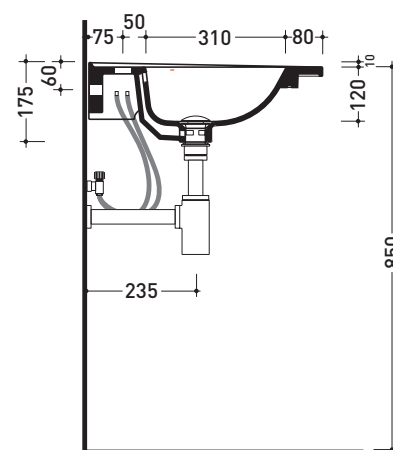

BM105L Bloom 105

Wall-hung or suitable for furniture consolle cm 107

•WITH OVERFLOW •ARRANGED FOR THREE TAP HOLES

Complements: Towel rail structure (BM105S)
 Box wall hung vanity unit H50 with 2 drawers (BBX839)
 Box wall hung vanity unit H50 with 1 drawer (BBX835)
 Box wall hung vanity unit H25 with 1 drawer (BBX969)
 Line taps basin: ONE - NOKÉ - SI - FOLD - X1
 Line accessories: TWO - HOOP - NOKÉ - FOLD

Package dim. | Weight 27,5 kg | Pz. Pallet n° 10

CE UNI EN 14688 - CL20 Dop-No14688

vista zenitale / zenital view

vista zenitale / zenital view

vista frontale / frontal view

sezione longitudinale / section

sizes in mm

Please consider a 2% tolerance on indicated measurements

CERAMIC: glossy finish

matt finish