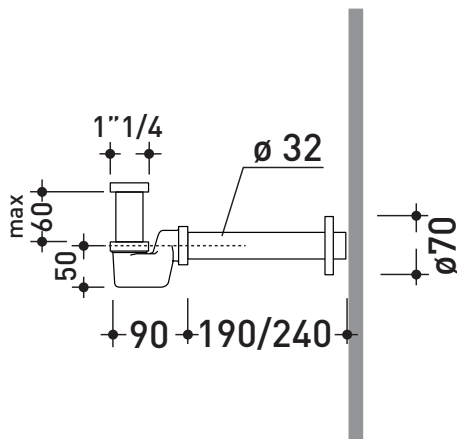

SIFB/CR

Short siphon for bidet (1"1/4)

Package dim.

Weight **0,4 kg**

Pz. Pallet n° -

sizes in mm

BRASS: glossy finish

chrome