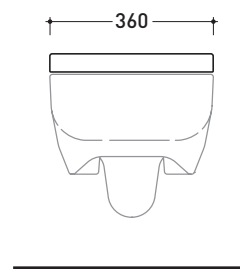

## CMCW02

Thermosetting wrapping seat & cover

Complements: **Como wall hung wc** (CM118)

Package dim. **51 x 40 x 6 cm** | Weight **3 kg** | Pz. Pallet n° -

vista zenitale / zenital view

vista laterale / lateral view

vista frontale / frontal view

sizes in mm

**THERMOSETTING:** glossy finish

white