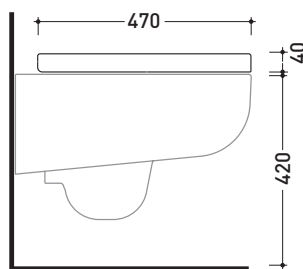

## CMCW02

Thermosetting wrapping seat & cover

Complements: **Como wall hung wc** (CM118)

Package dim. **51 x 40 x 6 cm** | Weight **3 kg** | Pz. Pallet n° -

vista zenitale / zenital view

vista laterale / lateral view

vista frontale / frontal view

sizes in mm

**THERMOSETTING:** glossy finish

white