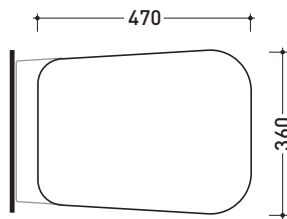

## CMCW02

Thermosetting wrapping seat & cover

Complements: **Como wall hung wc** (CM118)

Package dim. **51 x 40 x 6 cm** | Weight **3 kg** | Pz. Pallet n° -

vista zenitale / zenital view

vista laterale / lateral view

vista frontale / frontal view

sizes in mm

**THERMOSETTING:** glossy finish

white