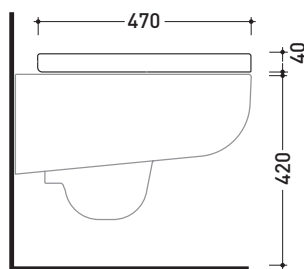

design **RODOLFO DORDONI**

2010

CMCW03

Soft-closing thermosetting wrapping seat & cover

Complements: **Como wall hung wc** (CM118)

Package dim. **51 x 40 x 6 cm** | Weight **3 kg** | Pz. Pallet n° -

vista zenitale / zenital view

vista laterale / lateral view

vista frontale / frontal view

sizes in mm

THERMOSETTING: glossy finish

matt finish