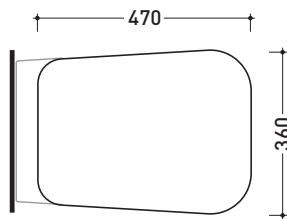

design **RODOLFO DORDONI**

2010

CMCW03

Soft-closing thermosetting wrapping seat & cover

Complements: **Como wall hung wc** (CM118)

Package dim. **51 x 40 x 6 cm** | Weight **3 kg** | Pz. Pallet n° -

vista zenitale / zenital view

vista laterale / lateral view

vista frontale / frontal view

sizes in mm

THERMOSETTING: glossy finish

matt finish