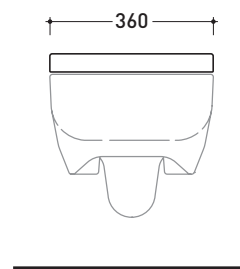

design **RODOLFO DORDONI**

2010

CMCW03

Soft-closing thermosetting wrapping seat & cover

Complements: **Como wall hung wc** (CM118)

Package dim. **51 x 40 x 6 cm** | Weight **3 kg** | Pz. Pallet n° -

vista zenitale / zenital view

vista laterale / lateral view

vista frontale / frontal view

sizes in mm

THERMOSETTING: glossy finish

matt finish