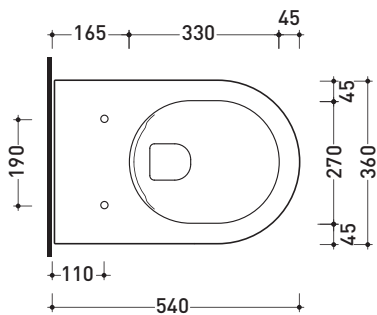

AP118G

Wall hung wc with **goclean®** system (fixing kit included art. 9008)

Complements: **Soft-closing thermosetting wrapping seat&cover** (QKCW03)
Soft-closing thermosetting wrapping seat&cover (QKCW07)
SLIM soft-closing thermosetting seat&cover (QKCW05)
SLIM soft-closing thermosetting seat&cover (QKCW09)
gocare electronic multifunction coverseat (FL7235 - FL7035R)
Line accessories: TWO - HOOP - NOKÈ - FOLD

Technical accessories: **Universal fixing bracket for wall hung wc/bidet** (41/P)

Package dim. | Weight **22,5 kg** | Pz. Pallet n° **18**

CE UNI EN 997

Dop-No997

vista zenitale / zenital view

vista laterale / lateral view

sezione longitudinale / section

art. 9008
 kit di fissaggio
 Fischer (in dotazione)
 Fischer fixing kit
 (included in the box)

vista retro / back view

sizes in mm

Please consider a 2% tolerance on indicated measurements