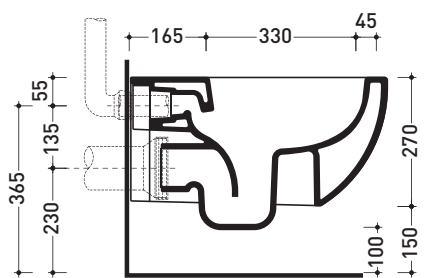

Technical accessories: **Universal fixing bracket for wall hung wc/bidet** (41/P)

Package dim. | Weight **22,5 kg** | Pz. Pallet n° **18**

CE UNI EN 997

Dop-No997

vista zenitale / zenital view

vista laterale / lateral view

sezione longitudinale / section

art. 9008
 kit di fissaggio
 Fischer (in dotazione)
 Fischer fixing kit
 (included in the box)

vista retro / back view

sizes in mm

Please consider a 2% tolerance on indicated measurements