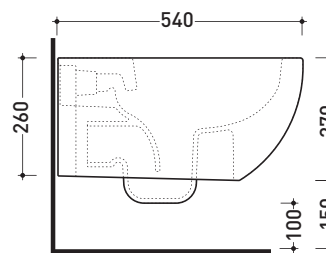

Technical accessories: **Universal fixing bracket for wall hung wc/bidet** (41/P)

Package dim. | Weight **22,5 kg** | Pz. Pallet n° **18**

CE UNI EN 997

Dop-No997

vista zenitale / zenital view

vista laterale / lateral view

sezione longitudinale / section

art. 9008
 kit di fissaggio
 Fischer (in dotazione)
 Fischer fixing kit
 (included in the box)

vista retro / back view

sizes in mm

Please consider a 2% tolerance on indicated measurements