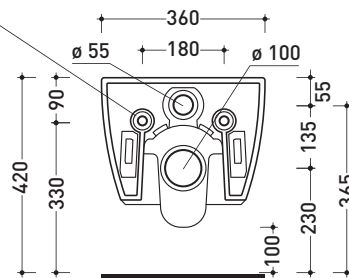

Technical accessories: **Universal fixing bracket for wall hung wc/bidet** (41/P)

Package dim. | Weight **22,5 kg** | Pz. Pallet n° **18**

CE UNI EN 997

Dop-No997

vista zenitale / zenital view

vista laterale / lateral view

sezione longitudinale / section

art. 9008
 kit di fissaggio
 Fischer (in dotazione)
 Fischer fixing kit
 (included in the box)

vista retro / back view

sizes in mm

Please consider a 2% tolerance on indicated measurements