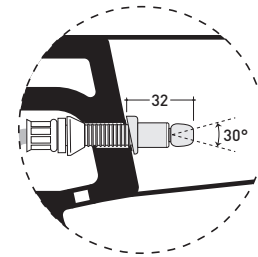

Technical accessories: **Universal fixing bracket for wall hung wc/bidet (41/P)**

Package dim. 57 x 39 x 35 cm | Weight 27 kg | Pz. Pallet n° 15

UNI EN 997

Dop-No997

WHILE STOCKS LAST

Flaminia does not recommend combining this toilet model with rapid-flow/flushometer systems or traditional high tanks

vista zenitale / zenital view

dettaglio erogatore / bidet jet detail

sezione longitudinale / section

vista retro / back view

sizes in mm

Please consider a 2% tolerance on indicated measurements

CERAMIC: glossy finish