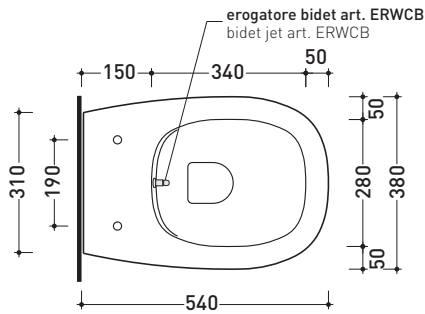

## BN118G + ERWCB

Wall hung wc with **goclean®** system (fixing kit art. 9008 included)  
**\* WARNING:** the hole for the bidet jet must be requested

Complements: **Soft-closing thermosetting wrapping seat&cover (BNCW03)**  
 Line accessories: TWO - HOOP - NOKE - FOLD

Technical accessories: **Universal fixing bracket for wall hung wc/bidet (41/P)**

Package dim. 57 x 39 x 35 cm | Weight 27 kg | Pz. Pallet n° 15

UNI EN 997

Dop-No997

WHILE STOCKS LAST

Flaminia does not recommend combining this toilet model with rapid-flow/flushometer systems or traditional high tanks

vista zenitale / zenital view

dettaglio erogatore / bidet jet detail

sezione longitudinale / section

vista retro / back view

sizes in mm

Please consider a 2% tolerance on indicated measurements

CERAMIC: glossy finish