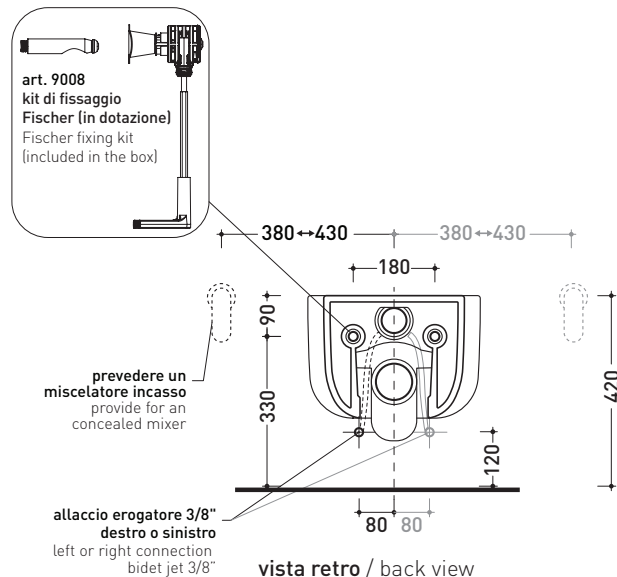

## BN118G + ERWCB

Wall hung wc with **goclean®** system (fixing kit art. 9008 included)  
**\* WARNING:** the hole for the bidet jet must be requested

Complements: **Soft-closing thermosetting wrapping seat&cover (BNCW03)**  
 Line accessories: TWO - HOOP - NOKE - FOLD

Technical accessories: **Universal fixing bracket for wall hung wc/bidet (41/P)**

Package dim. 57 x 39 x 35 cm | Weight 27 kg | Pz. Pallet n° 15

UNI EN 997

Dop-No997

WHILE STOCKS LAST

Flaminia does not recommend combining this toilet model with rapid-flow/flushometer systems or traditional high tanks

vista zenitale / zenital view

dettaglio erogatore / bidet jet detail

sezione longitudinale / section

vista retro / back view

sizes in mm

Please consider a 2% tolerance on indicated measurements

CERAMIC: glossy finish