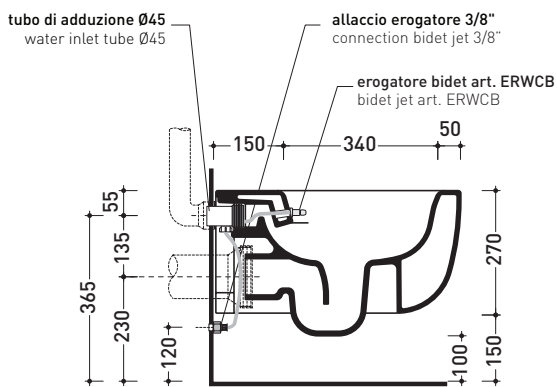

## BN118G + ERWCB

Wall hung wc with **goclean®** system (fixing kit art. 9008 included)  
**\* WARNING:** the hole for the bidet jet must be requested

Complements: **Soft-closing thermosetting wrapping seat&cover (BNCW03)**  
 Line accessories: TWO - HOOP - NOKE - FOLD

Technical accessories: **Universal fixing bracket for wall hung wc/bidet (41/P)**

Package dim. 57 x 39 x 35 cm | Weight 27 kg | Pz. Pallet n° 15

UNI EN 997

Dop-No997

WHILE STOCKS LAST

Flaminia does not recommend combining this toilet model with rapid-flow/flushometer systems or traditional high tanks

vista zenitale / zenital view

dettaglio erogatore / bidet jet detail

sezione longitudinale / section

vista retro / back view

sizes in mm

Please consider a 2% tolerance on indicated measurements

CERAMIC: glossy finish