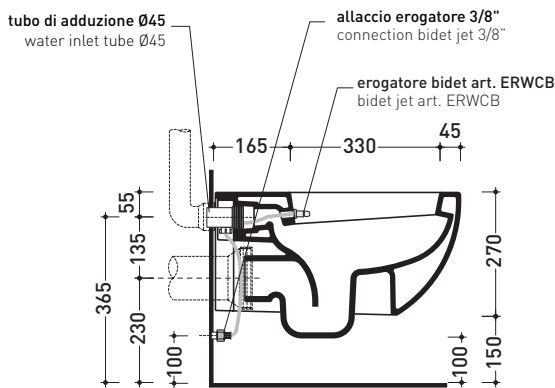

AP118G + ERWCB*

Wall hung wc (fixing kit included art. 9008)

* **WARNING:** the hole for the bidet jet must be requested

Complements: **Soft-closing thermosetting wrapping seat&cover** (QKCW03)
Soft-closing thermosetting wrapping seat&cover (QKCW07)
SLIM soft-closing thermosetting seat&cover (QKCW05)
SLIM soft-closing thermosetting seat&cover (QKCW09)
 Line accessories: TWO - HOOP - NOKÈ - FOLD

Technical accessories: **Universal fixing bracket for wall hung wc/bidet** (41/P)

Package dim. | Weight **26,1 kg** | Pz. Pallet n° **18**

CE UNI EN 997

Dop-No997

vista zenitale / zenital view

dettaglio erogatore / bidet jet detail

sezione longitudinale / section

vista retro / back view

sizes in mm

Please consider a 2% tolerance on indicated measurements

CERAMIC: glossy finish

matt finish

FLAMINIA does not recommend combining this toilet model with rapid-flow/flushometer systems or traditional high tanks