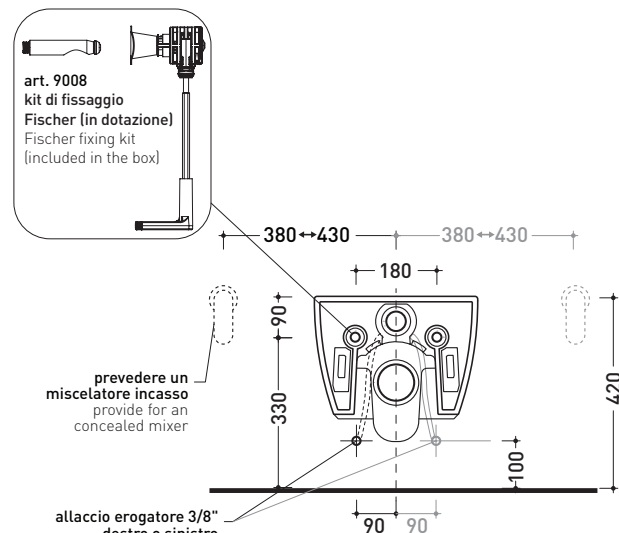

AP118G + ERWCB*

Wall hung wc (fixing kit included art. 9008)

* **WARNING:** the hole for the bidet jet must be requested

Complements: **Soft-closing thermosetting wrapping seat&cover** (QKCW03)
Soft-closing thermosetting wrapping seat&cover (QKCW07)
SLIM soft-closing thermosetting seat&cover (QKCW05)
SLIM soft-closing thermosetting seat&cover (QKCW09)
 Line accessories: TWO - HOOP - NOKÈ - FOLD

Technical accessories: **Universal fixing bracket for wall hung wc/bidet** (41/P)

Package dim. | Weight **26,1 kg** | Pz. Pallet n° **18**

CE UNI EN 997

Dop-No997

vista zenitale / zenital view

dettaglio erogatore / bidet jet detail

sezione longitudinale / section

vista retro / back view

sizes in mm

Please consider a 2% tolerance on indicated measurements

CERAMIC: glossy finish

matt finish

FLAMINIA does not recommend combining this toilet model with rapid-flow/flushometer systems or traditional high tanks