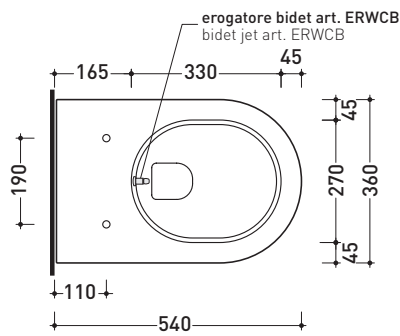

AP118G + ERWCB*

Wall hung wc (fixing kit included art. 9008)

* **WARNING:** the hole for the bidet jet must be requested

Complements: **Soft-closing thermosetting wrapping seat&cover** (QKCW03)
Soft-closing thermosetting wrapping seat&cover (QKCW07)
SLIM soft-closing thermosetting seat&cover (QKCW05)
SLIM soft-closing thermosetting seat&cover (QKCW09)
 Line accessories: TWO - HOOP - NOKÈ - FOLD

Technical accessories: **Universal fixing bracket for wall hung wc/bidet** (41/P)

Package dim. | Weight **26,1 kg** | Pz. Pallet n° **18**

CE UNI EN 997

Dop-No997

vista zenitale / zenital view

dettaglio erogatore / bidet jet detail

sezione longitudinale / section

vista retro / back view

sizes in mm

Please consider a 2% tolerance on indicated measurements

CERAMIC: glossy finish

matt finish

FLAMINIA does not recommend combining this toilet model with rapid-flow/flushometer systems or traditional high tanks