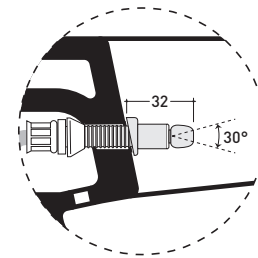

AP118G + ERWCB*

Wall hung wc (fixing kit included art. 9008)

* **WARNING:** the hole for the bidet jet must be requested

Complements: **Soft-closing thermosetting wrapping seat&cover** (QKCW03)
Soft-closing thermosetting wrapping seat&cover (QKCW07)
SLIM soft-closing thermosetting seat&cover (QKCW05)
SLIM soft-closing thermosetting seat&cover (QKCW09)
 Line accessories: TWO - HOOP - NOKÈ - FOLD

Technical accessories: **Universal fixing bracket for wall hung wc/bidet** (41/P)

Package dim. | Weight **26,1 kg** | Pz. Pallet n° **18**

CE UNI EN 997

Dop-No997

vista zenitale / zenital view

dettaglio erogatore / bidet jet detail

sezione longitudinale / section

vista retro / back view

sizes in mm

Please consider a 2% tolerance on indicated measurements

CERAMIC: glossy finish

matt finish

FLAMINIA does not recommend combining this toilet model with rapid-flow/flushometer systems or traditional high tanks