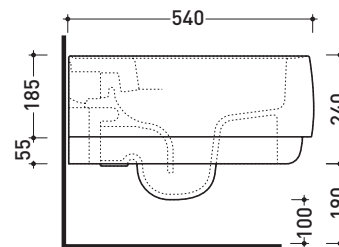

Package dim. cm | Weight 20,5 kg | Pz. Pallet n°

CE UNI EN 997

Dop-No997

vista zenitale / zenital view

vista laterale / lateral view

sezione longitudinale / section

art. 9008  
 kit di fissaggio  
 Fischer (in dotazione)  
 Fischer fixing kit  
 (included in the box)

vista retro / back view

sizes in mm

Please consider a 2% tolerance on indicated measurements

CERAMIC: glossy finish

matt finish

**FLAMINIA does not recommend combining this toilet model with rapid-flow/flushometer systems or traditional high tanks**