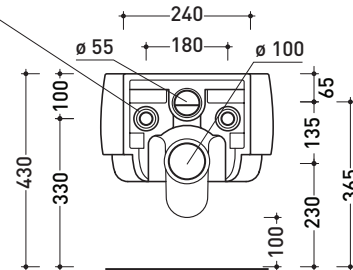

Package dim. cm | Weight 20,5 kg | Pz. Pallet n°

CE UNI EN 997

Dop-No997

vista zenitale / zenital view

vista laterale / lateral view

sezione longitudinale / section

art. 9008  
 kit di fissaggio  
 Fischer (in dotazione)  
 Fischer fixing kit  
 (included in the box)

vista retro / back view

sizes in mm

Please consider a 2% tolerance on indicated measurements

CERAMIC: glossy finish

matt finish

**FLAMINIA does not recommend combining this toilet model with rapid-flow/flushometer systems or traditional high tanks**