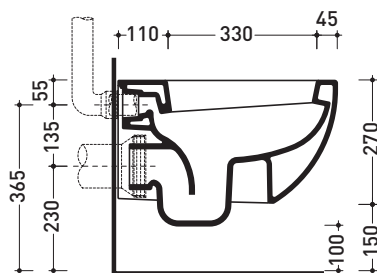

## AP119 MiniApp

Wall hung wc (fixing kit included art. 9008)

Complements: **Soft-closing thermosetting wrapping seat&cover** (QKCW03)  
**Soft-closing thermosetting wrapping seat&cover** (QKCW07)  
**SLIM soft-closing thermosetting seat&cover** (QKCW05)  
**SLIM soft-closing thermosetting seat&cover** (QKCW09)  
**Line accessories: TWO - HOOP - NOKÈ - FOLD**

Technical accessories: **Universal fixing bracket for wall hung wc/bidet** (41/P)

Package dim. | Weight **21 kg** | Pz. Pallet n° **18**

CE UNI EN 997

Dop-No997

vista zenitale / zenital view

vista laterale / lateral view

sezione longitudinale / section

vista retro / back view

sizes in mm

Please consider a 2% tolerance on indicated measurements

CERAMIC: glossy finish

white

**FLAMINIA does not recommend combining this toilet model with rapid-flow/flushometer systems or traditional high tanks**