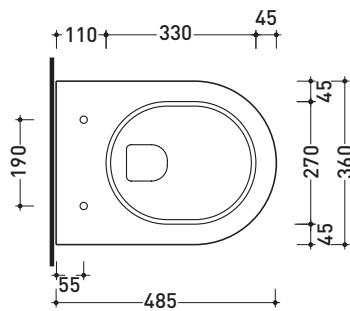

## AP119 MiniApp

Wall hung wc (fixing kit included art. 9008)

Complements: **Soft-closing thermosetting wrapping seat&cover** (QKCW03)  
**Soft-closing thermosetting wrapping seat&cover** (QKCW07)  
**SLIM soft-closing thermosetting seat&cover** (QKCW05)  
**SLIM soft-closing thermosetting seat&cover** (QKCW09)  
**Line accessories: TWO - HOOP - NOKÈ - FOLD**

Technical accessories: **Universal fixing bracket for wall hung wc/bidet** (41/P)

Package dim. | Weight **21 kg** | Pz. Pallet n° **18**

CE UNI EN 997

Dop-No997

vista zenitale / zenital view

vista laterale / lateral view

sezione longitudinale / section

vista retro / back view

sizes in mm

Please consider a 2% tolerance on indicated measurements

CERAMIC: glossy finish

white

**FLAMINIA does not recommend combining this toilet model with rapid-flow/flushometer systems or traditional high tanks**