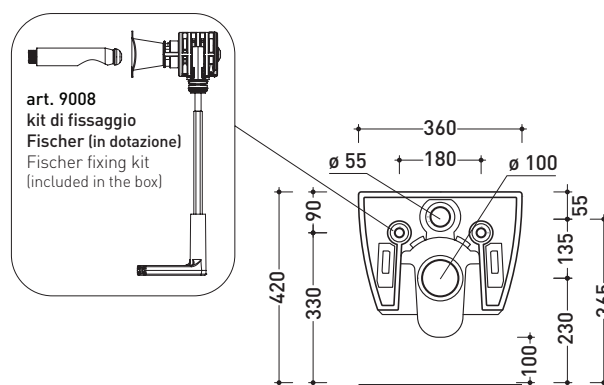

## AP119 MiniApp

Wall hung wc (fixing kit included art. 9008)

Complements: **Soft-closing thermosetting wrapping seat&cover** (QKCW03)  
**Soft-closing thermosetting wrapping seat&cover** (QKCW07)  
**SLIM soft-closing thermosetting seat&cover** (QKCW05)  
**SLIM soft-closing thermosetting seat&cover** (QKCW09)  
**Line accessories: TWO - HOOP - NOKÈ - FOLD**

Technical accessories: **Universal fixing bracket for wall hung wc/bidet** (41/P)

Package dim. | Weight **21 kg** | Pz. Pallet n° **18**

CE UNI EN 997

Dop-No997

vista zenitale / zenital view

vista laterale / lateral view

sezione longitudinale / section

vista retro / back view

sizes in mm

Please consider a 2% tolerance on indicated measurements

CERAMIC: glossy finish

white

**FLAMINIA does not recommend combining this toilet model with rapid-flow/flushometer systems or traditional high tanks**