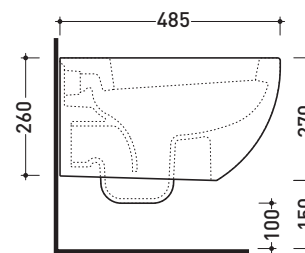

## AP119 MiniApp

Wall hung wc (fixing kit included art. 9008)

Complements: **Soft-closing thermosetting wrapping seat&cover** (QKCW03)  
**Soft-closing thermosetting wrapping seat&cover** (QKCW07)  
**SLIM soft-closing thermosetting seat&cover** (QKCW05)  
**SLIM soft-closing thermosetting seat&cover** (QKCW09)  
**Line accessories: TWO - HOOP - NOKÈ - FOLD**

Technical accessories: **Universal fixing bracket for wall hung wc/bidet** (41/P)

Package dim. | Weight **21 kg** | Pz. Pallet n° **18**

CE UNI EN 997

Dop-No997

vista zenitale / zenital view

vista laterale / lateral view

sezione longitudinale / section

vista retro / back view

sizes in mm

Please consider a 2% tolerance on indicated measurements

CERAMIC: glossy finish

white

**FLAMINIA does not recommend combining this toilet model with rapid-flow/flushometer systems or traditional high tanks**