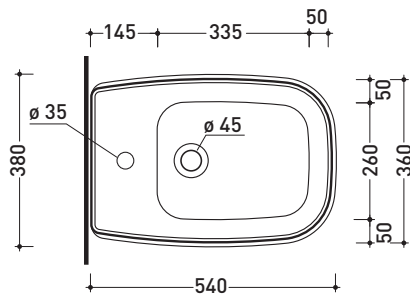

design **ALESSIO PINTO**

2019

FG218

Wall hung single-hole bidet (fixing kit art. 9008 included)

•WITH OVERFLOW •WITHOUT TAP HOLE ON DEMAND

Complements: **Line taps bidet:** ONE - NOKÉ - SI - FOLD - X1
Line accessories: TWO - HOOP - NOKÉ - FOLD

Package dim. **cm** | Weight **19 kg** | Pz. Pallet n°

CE UNI EN 14528 - CL20 Dop-No14528

vista zenitale / zenital view

vista laterale / lateral view

sezione longitudinale / section

vista retro / back view