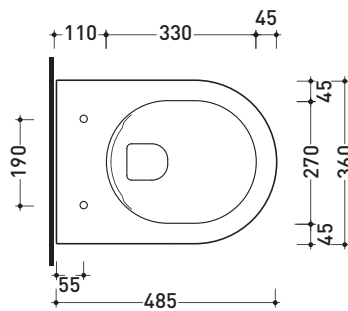

AP119G MiniApp

Wall hung wc with goclean® system (fixing kit included art. 9008)

Complements: Soft-closing thermosetting wrapping seat&cover (QKCW03)
 Soft-closing thermosetting wrapping seat&cover (QKCW07)
 SLIM soft-closing thermosetting seat&cover (QKCW05)
 SLIM soft-closing thermosetting seat&cover (QKCW09)
 Line accessories: TWO - HOOP - NOKÈ - FOLD

Technical accessories: **Universal fixing bracket for wall hung wc/bidet (41/P)**

Package dim. | Weight **21,5 kg** | Pz. Pallet n° **18**

CE UNI EN 997

Dop-No997

vista zenitale / zenital view

vista laterale / lateral view

sezione longitudinale / section

art. 9008
 kit di fissaggio
 Fischer (in dotazione)
 Fischer fixing kit
 (included in the box)

vista retro / back view

sizes in mm

Please consider a 2% tolerance on indicated measurements