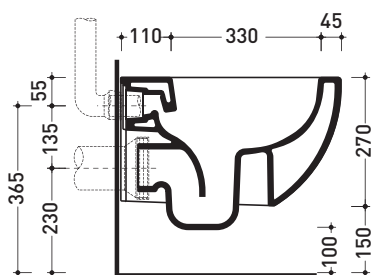

Technical accessories: **Universal fixing bracket for wall hung wc/bidet (41/P)**

Package dim. | Weight **21,5 kg** | Pz. Pallet n° **18**

CE UNI EN 997

Dop-No997

vista zenitale / zenital view

vista laterale / lateral view

sezione longitudinale / section

art. 9008
 kit di fissaggio
 Fischer (in dotazione)
 Fischer fixing kit
 (included in the box)

vista retro / back view

sizes in mm

Please consider a 2% tolerance on indicated measurements