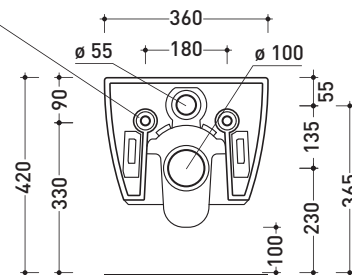

Technical accessories: **Universal fixing bracket for wall hung wc/bidet (41/P)**

Package dim. | Weight **21,5 kg** | Pz. Pallet n° **18**

CE UNI EN 997

Dop-No997

vista zenitale / zenital view

vista laterale / lateral view

sezione longitudinale / section

art. 9008
 kit di fissaggio
 Fischer (in dotazione)
 Fischer fixing kit
 (included in the box)

vista retro / back view

sizes in mm

Please consider a 2% tolerance on indicated measurements