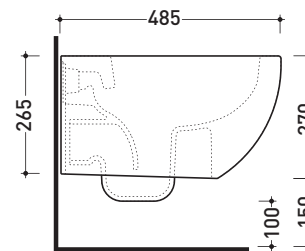

Technical accessories: **Universal fixing bracket for wall hung wc/bidet (41/P)**

Package dim. | Weight **21,5 kg** | Pz. Pallet n° **18**

CE UNI EN 997

Dop-No997

vista zenitale / zenital view

vista laterale / lateral view

sezione longitudinale / section

art. 9008
 kit di fissaggio
 Fischer (in dotazione)
 Fischer fixing kit
 (included in the box)

vista retro / back view

sizes in mm

Please consider a 2% tolerance on indicated measurements