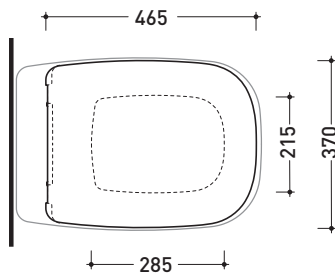

design ALESSIO PINTO

2019

FGCW03

Soft-closing thermosetting wrapping seat & cover
with **CHROME QUICK-RELEASE HINGES**

FGCW03OR

Soft-closing thermosetting wrapping seat & cover
with **GOLD QUICK-RELEASE HINGES**

Comple-
ments:

Flag wall hung wc **goclean** (FG118G)

Package dim. **cm**

Weight **3,2 kg**

Pz. Pallet n° -

vista zenitale / zenital view

vista laterale / lateral view

vista frontale / frontal view

sizes in mm

THERMOSETTING: glossy finish

white

black

matt finish

milky white

carbone

argilla