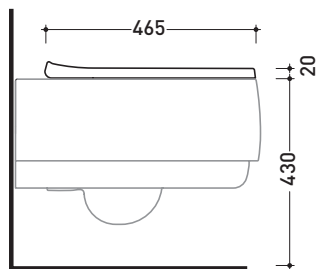

Weight **kg**

Pz. Pallet n° -

CE

vista zenitale / zenital view

vista laterale / lateral view

vista frontale / frontal view

sizes in mm

THERMOSETTING: glossy finish