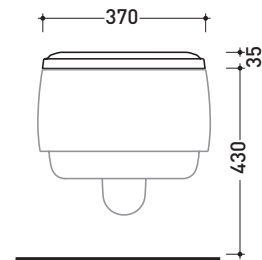

Weight **kg**

Pz. Pallet n° -

CE

vista zenitale / zenital view

vista laterale / lateral view

vista frontale / frontal view

sizes in mm

THERMOSETTING: glossy finish