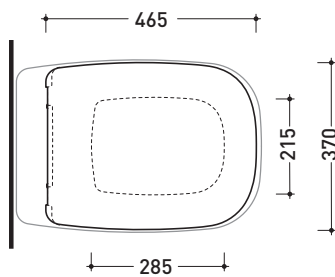

Flag

design **ALESSIO PINTO**

2019

➔ **FLAMINIA.**

FGCW03

Soft-closing thermosetting wrapping seat & cover
with QUICK-RELEASE HINGES

Complements: **Flag wall hung wc goclean (FG118G)**

Package dim. **cm**

Weight **kg**

Pz. Pallet n° -

CE

vista zenitale / zenital view

vista laterale / lateral view

vista frontale / frontal view

sizes in mm

THERMOSETTING: glossy finish