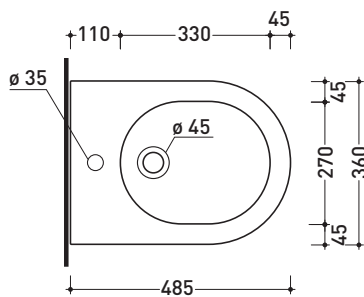

## AP219 MiniApp

Wall hung single-hole bidet (fixing kit included art. 9008)

•WITH OVERFLOW •WITHOUT TAP HOLE ON DEMAND

Complements: **Line taps bidet:** ONE - NOKÈ - SI - FOLD - X1  
**Line accessories:** TWO - HOOP - NOKÈ - FOLD

Package dim. | Weight **16,7 kg** | Pz. Pallet n° **18**

UNI EN 14528 - CL20 **Dop-No14528**

vista zenitale / zenital view

vista laterale / lateral view

sezione longitudinale / section

vista retro / back view

sizes in mm

Please consider a 2% tolerance on indicated measurements

CERAMIC: glossy finish

matt finish