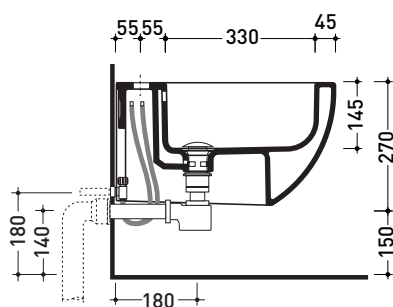

Package dim. | Weight **16,7 kg** | Pz. Pallet n° **18**

UNI EN 14528 - CL20 **Dop-No14528**

vista zenitale / zenital view

vista laterale / lateral view

sezione longitudinale / section

vista retro / back view

sizes in mm

Please consider a 2% tolerance on indicated measurements

CERAMIC: glossy finish

matt finish