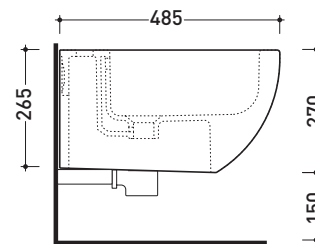

Package dim. | Weight **16,7 kg** | Pz. Pallet n° **18**

UNI EN 14528 - CL20 **Dop-No14528**

vista zenitale / zenital view

vista laterale / lateral view

sezione longitudinale / section

vista retro / back view

sizes in mm

Please consider a 2% tolerance on indicated measurements

CERAMIC: glossy finish

matt finish