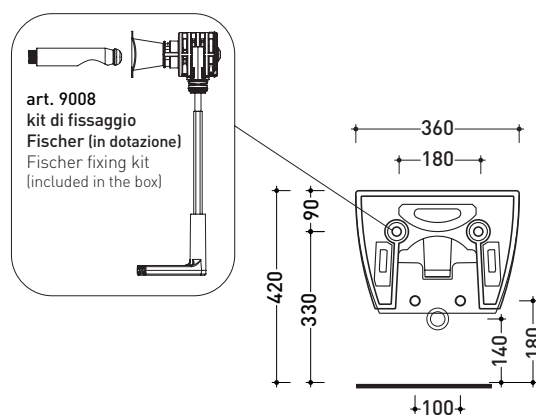

## AP219 MiniApp

Wall hung single-hole bidet (fixing kit included art. 9008)

•WITH OVERFLOW •WITHOUT TAP HOLE ON DEMAND

Complements: **Line taps bidet:** ONE - NOKÈ - SI - FOLD - X1  
**Line accessories:** TWO - HOOP - NOKÈ - FOLD

Technical accessories: **Universal fixing bracket for wall hung wc/bidet (41/P)**  
**Short chrome siphon for bidet (SIFB/CR)**  
**Stop & Go drain (PLSG)**  
**CERAMIC Stop & Go drain (PLCE)**  
**Two piece set chrome tap filters (RF026)**

Package dim. | Weight **16,7 kg** | Pz. Pallet n° **18**

UNI EN 14528 - CL20 **Dop-No14528**

vista zenitale / zenital view

vista laterale / lateral view

sezione longitudinale / section

vista retro / back view

sizes in mm

Please consider a 2% tolerance on indicated measurements

CERAMIC: glossy finish

matt finish