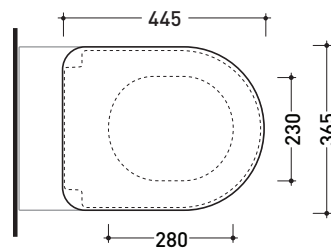

QKCW03

Soft-closing thermosetting wrapping seat&cover with **QUICK-RELEASE HINGES**

Complements: **Wall hung wc App** (AP118 - AP118G)
Wall hung wc MiniApp (AP119 - AP119G)
App back to wall wc (AP117G - AP117RG)

Package dim. **47 x 39 x 5 cm** | Weight **3,5 kg** | Pz. Pallet n° -

CE

art. AP117G - AP117RG
vista zenitale / zenital view

art. AP118 - AP118G
vista zenitale / zenital view

art. AP119 - AP119G
vista zenitale / zenital view

art. AP117G - AP117RG
vista laterale / lateral view

art. AP118 - AP118G
vista laterale / lateral view

art. AP119 - AP119G
vista laterale / lateral view

sizes in mm

THERMOSETTING: glossy finish

matt finish