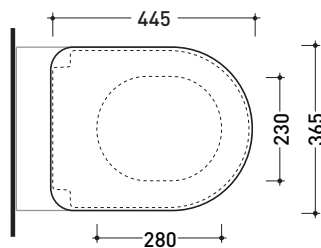

QKCW03

Soft-closing thermosetting wrapping seat&cover with **QUICK-RELEASE HINGES**

Complements: **Wall hung wc App** (AP118 - AP118G)
Wall hung wc MiniApp (AP119 - AP119G)
App back to wall wc (AP117G - AP117RG)

Package dim. **47 x 39 x 5 cm** | Weight **3,5 kg** | Pz. Pallet n° -

CE

art. AP117G - AP117RG
vista zenitale / zenital view

art. AP118 - AP118G
vista zenitale / zenital view

art. AP119 - AP119G
vista zenitale / zenital view

art. AP117G - AP117RG
vista laterale / lateral view

art. AP118 - AP118G
vista laterale / lateral view

art. AP119 - AP119G
vista laterale / lateral view

sizes in mm

THERMOSETTING: glossy finish

matt finish