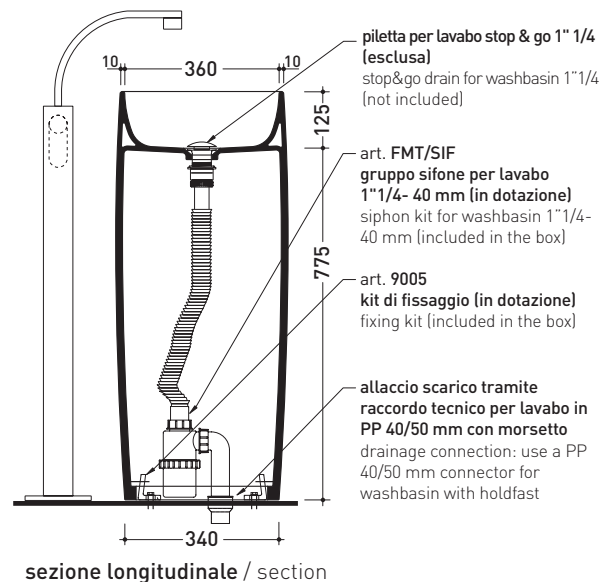

design **ALESSIO PINTO**

2019

FG52C MonoFlag

Standing column-basin 54 cm

(floor fixing kit art. 9005 and siphon art. FMT/SIF included)

• WITHOUT OVERFLOW • WITHOUT TAP LEDGE

Complements: **Line taps basin free-standing: ONE - FOLD**
Line accessories: TWO - HOOP - NOKÉ - FOLD

Technical accessories: **Stop & Go drain (PLSG)**
Ceramic Stop&Go drain (PLCE)

Package dim. **cm** | Weight **49 kg** | Pz. Pallet n° -

CE

sizes in mm

Please consider a 2% tolerance on indicated measurements