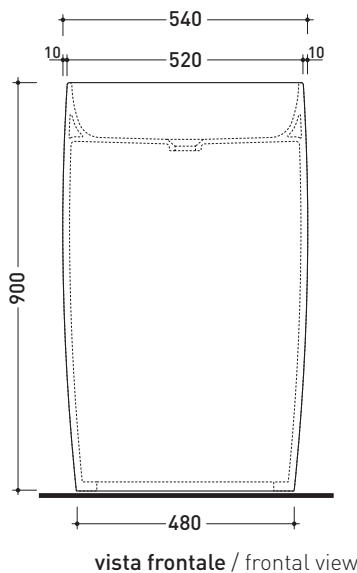

design **ALESSIO PINTO**

2019

FG52C MonoFlag

Standing column-basin 54 cm

(floor fixing kit art. 9005 and siphon art. FMT/SIF included)

• WITHOUT OVERFLOW • WITHOUT TAP LEDGE

Complements: **Line taps basin free-standing: ONE - FOLD**
Line accessories: TWO - HOOP - NOKÉ - FOLD

Technical accessories: **Stop & Go drain (PLSG)**
Ceramic Stop&Go drain (PLCE)

Package dim. **cm** | Weight **49 kg** | Pz. Pallet n° -

CE

sizes in mm

Please consider a 2% tolerance on indicated measurements