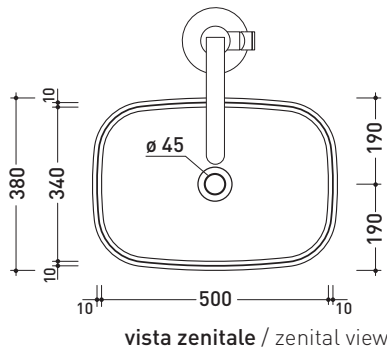

design **ALESSIO PINTO**

2019

FG52C MonoFlag

Standing column-basin 54 cm

(floor fixing kit art. 9005 and siphon art. FMT/SIF included)

• WITHOUT OVERFLOW • WITHOUT TAP LEDGE

Complements: **Line taps basin free-standing: ONE - FOLD**
Line accessories: TWO - HOOP - NOKÉ - FOLD

Technical accessories: **Stop & Go drain (PLSG)**
Ceramic Stop&Go drain (PLCE)

Package dim. **cm** | Weight **49 kg** | Pz. Pallet n° -

CE

sizes in mm

Please consider a 2% tolerance on indicated measurements