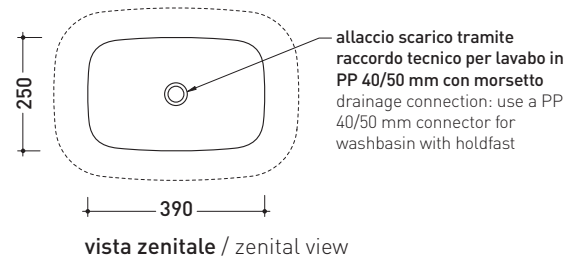

design **ALESSIO PINTO**

2019

FG52C MonoFlag

Standing column-basin 54 cm

(floor fixing kit art. 9005 and siphon art. FMT/SIF included)

• WITHOUT OVERFLOW • WITHOUT TAP LEDGE

Complements: **Line taps basin free-standing: ONE - FOLD**
Line accessories: TWO - HOOP - NOKÉ - FOLD

Technical accessories: **Stop & Go drain (PLSG)**
Ceramic Stop&Go drain (PLCE)

Package dim. **cm** | Weight **49 kg** | Pz. Pallet n° -

CE

sizes in mm

Please consider a 2% tolerance on indicated measurements