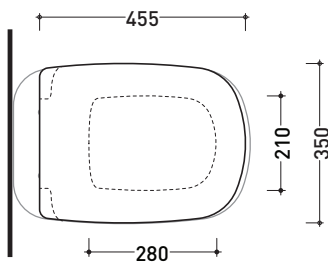

## MNCW03

Soft-closing thermosetting wrapping seat & cover

Complements: **Monò back to wall wc** (MN117)  
**Monò wall hung wc** (MN118)

Package dim. **50 x 40 x 11 cm** | Weight **2,6 kg** | Pz. Pallet n° -

art. MN117  
vista zenitale / zenital view

art. MN118  
vista zenitale / zenital view

art. MN117  
vista laterale / lateral view

art. MN118  
vista laterale / lateral view

sizes in mm

**THERMOSETTING:** glossy finish