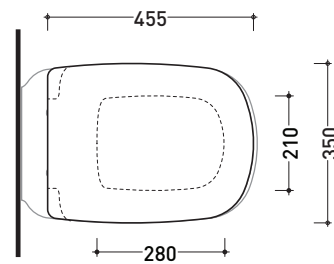

## MNCW03

Soft-closing thermosetting wrapping seat & cover

Complements: **Monò back to wall wc** (MN117)  
**Monò wall hung wc** (MN118)

Package dim. **50 x 40 x 11 cm** | Weight **2,6 kg** | Pz. Pallet n° -

art. MN117  
vista zenitale / zenital view

art. MN118  
vista zenitale / zenital view

art. MN117  
vista laterale / lateral view

art. MN118  
vista laterale / lateral view

sizes in mm

**THERMOSETTING:** glossy finish