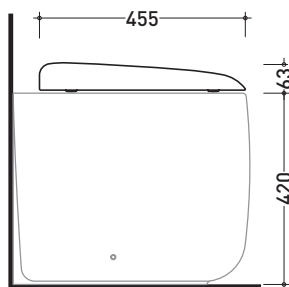

## MNCW03

Soft-closing thermosetting wrapping seat & cover

Complements: **Monò back to wall wc** (MN117)  
**Monò wall hung wc** (MN118)

Package dim. **50 x 40 x 11 cm** | Weight **2,6 kg** | Pz. Pallet n° -

art. MN117  
vista zenitale / zenital view

art. MN118  
vista zenitale / zenital view

art. MN117  
vista laterale / lateral view

art. MN118  
vista laterale / lateral view

sizes in mm

**THERMOSETTING:** glossy finish