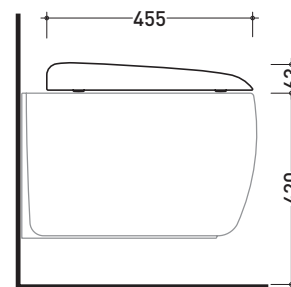

## MNCW03

Soft-closing thermosetting wrapping seat & cover

Complements: **Monò back to wall wc** (MN117)  
**Monò wall hung wc** (MN118)

Package dim. **50 x 40 x 11 cm** | Weight **2,6 kg** | Pz. Pallet n° -

art. MN117  
vista zenitale / zenital view

art. MN118  
vista zenitale / zenital view

art. MN117  
vista laterale / lateral view

art. MN118  
vista laterale / lateral view

sizes in mm

**THERMOSETTING:** glossy finish