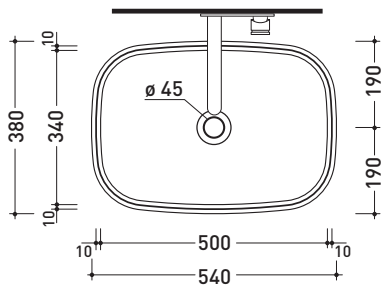

design **ALESSIO PINTO**

2019

FG52P MonoFlag

Wall column-basin 54 cm

(floor fixing kit art. 9005 included)

• WITHOUT OVERFLOW • WITHOUT TAP LEDGE

Complements: **Line wall-taps basin:** ONE - NOKÈ - SI
Line accessories: TWO - HOOP - NOKÈ - FOLD

Technical accessories: **Chrome siphon** (SIFL/CR)
Stop & Go drain (PLSG)
Ceramic Stop&Go drain (PLCE)

Package dim. **cm** | Weight **49 kg** | Pz. Pallet n° -

CE

vista zenitale / zenital view

vista frontale / frontal view

sezione longitudinale / section

sizes in mm

Please consider a 2% tolerance on indicated measurements

CERAMIC: glossy finish

matt finish

<http://www.ceramicaflaminia.it/en/products/345-flag>

©ceramicaflaminiaspa - All rights reserved. Unauthorized copying, publication, reproduction as well as partial reproduction are prohibited