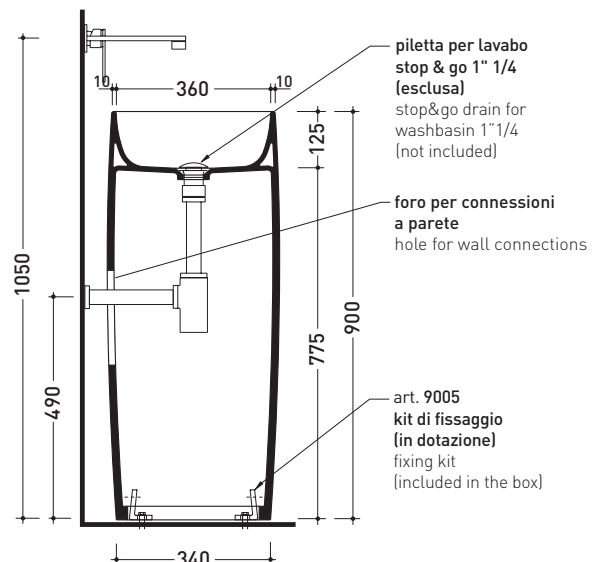

design **ALESSIO PINTO**

2019

FG52P MonoFlag

Wall column-basin 54 cm

(floor fixing kit art. 9005 included)

• WITHOUT OVERFLOW • WITHOUT TAP LEDGE

Complements: **Line wall-taps basin:** ONE - NOKÈ - SI
Line accessories: TWO - HOOP - NOKÈ - FOLD

Technical accessories: **Chrome siphon** (SIFL/CR)
Stop & Go drain (PLSG)
Ceramic Stop&Go drain (PLCE)

Package dim. **cm** | Weight **49 kg** | Pz. Pallet n° -

CE

vista zenitale / zenital view

vista frontale / frontal view

sezione longitudinale / section

sizes in mm

Please consider a 2% tolerance on indicated measurements

CERAMIC: glossy finish

matt finish

<http://www.ceramicaflaminia.it/en/products/345-flag>

©ceramicaflaminiaspa - All rights reserved. Unauthorized copying, publication, reproduction as well as partial reproduction are prohibited