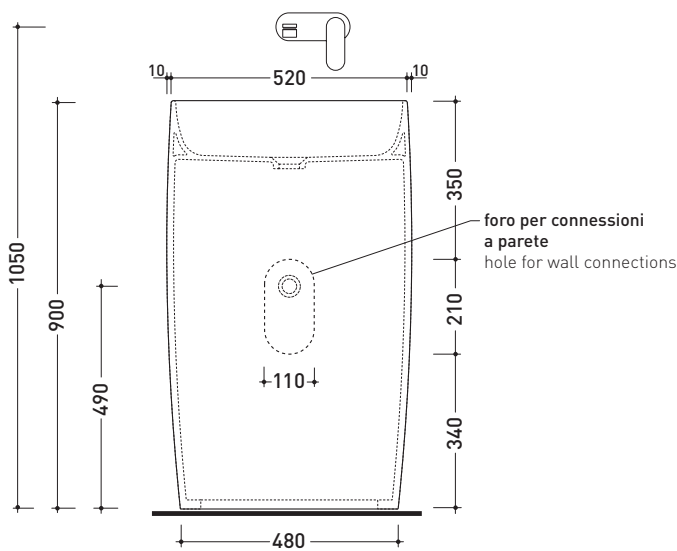

design **ALESSIO PINTO**

2019

FG52P MonoFlag

Wall column-basin 54 cm

(floor fixing kit art. 9005 included)

• WITHOUT OVERFLOW • WITHOUT TAP LEDGE

Complements: **Line wall-taps basin:** ONE - NOKÈ - SI
Line accessories: TWO - HOOP - NOKÈ - FOLD

Technical accessories: **Chrome siphon** (SIFL/CR)
Stop & Go drain (PLSG)
Ceramic Stop&Go drain (PLCE)

Package dim. **cm** | Weight **49 kg** | Pz. Pallet n° -

CE

vista zenitale / zenital view

vista frontale / frontal view

sezione longitudinale / section

sizes in mm

Please consider a 2% tolerance on indicated measurements

CERAMIC: glossy finish

matt finish

<http://www.ceramicaflaminia.it/en/products/345-flag>

©ceramicaflaminiaspa - All rights reserved. Unauthorized copying, publication, reproduction as well as partial reproduction are prohibited