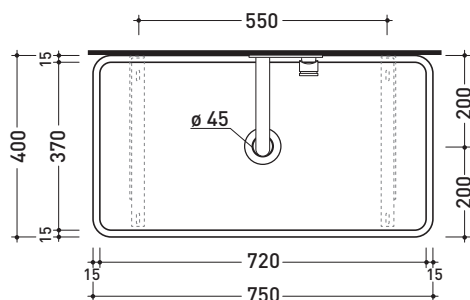

MWS + MWL75 Miniwash 75

Pair of wall fixing brackets + wall-hung basin cm 75

•WITHOUT OVERFLOW •WITHOUT TAP LEDGE

Complements: **Chromed towel holder (PMW75)**
Line taps basin: ONE - NOKÈ - SI - FOLD - X1
Line accessories: TWO - HOOP - NOKÈ - FOLD

Technical accessories: **Chrome siphon (SIFL/CR) - Telescopic chrome siphon (SIFL066)**
Stop & Go drain (PLSG)
CERAMIC Stop & Go drain (PLCE)

Package dim. basin | Weight **16 kg** | Pz. Pallet n° **24**

Package dim. bracket | Weight **3 kg** | Pz. Pallet n° -

CE UNI EN 14688 - CL00 Dop-No14688

vista zenitale / zenital view

staffe di fissaggio MWS
MWS fixing bracket

vista frontale / frontal view

sezione longitudinale / section

sizes in mm

Please consider a 2% tolerance on indicated measurements

STAINLESS STEEL: glossy finish

chrome