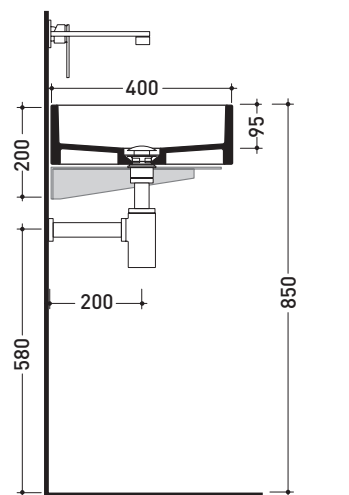

MWS + MWL75 Miniwash 75

Pair of wall fixing brackets + wall-hung basin cm 75

•WITHOUT OVERFLOW •WITHOUT TAP LEDGE

Complements: **Chromed towel holder (PMW75)**
Line taps basin: ONE - NOKÈ - SI - FOLD - X1
Line accessories: TWO - HOOP - NOKÈ - FOLD

Technical accessories: **Chrome siphon (SIFL/CR) - Telescopic chrome siphon (SIFL066)**
Stop & Go drain (PLSG)
CERAMIC Stop & Go drain (PLCE)

Package dim. basin | Weight **16 kg** | Pz. Pallet n° **24**

Package dim. bracket | Weight **3 kg** | Pz. Pallet n° -

CE UNI EN 14688 - CL00 Dop-No14688

vista zenitale / zenital view

staffe di fissaggio MWS
MWS fixing bracket

vista frontale / frontal view

sezione longitudinale / section

sizes in mm

Please consider a 2% tolerance on indicated measurements

STAINLESS STEEL: glossy finish

chrome