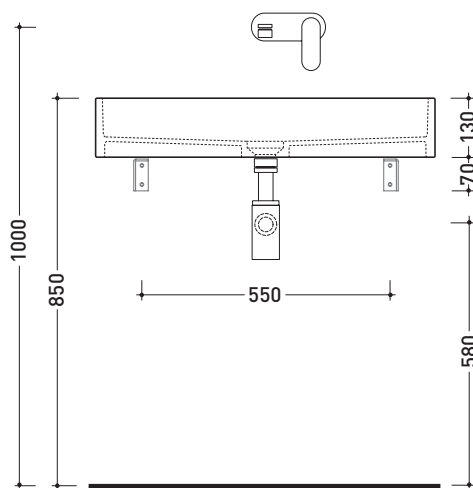

MWS + MWL75 Miniwash 75

Pair of wall fixing brackets + wall-hung basin cm 75

•WITHOUT OVERFLOW •WITHOUT TAP LEDGE

Complements: **Chromed towel holder (PMW75)**
Line taps basin: ONE - NOKÈ - SI - FOLD - X1
Line accessories: TWO - HOOP - NOKÈ - FOLD

Technical accessories: **Chrome siphon (SIFL/CR) - Telescopic chrome siphon (SIFL066)**
Stop & Go drain (PLSG)
CERAMIC Stop & Go drain (PLCE)

Package dim. basin | Weight **16 kg** | Pz. Pallet n° **24**

Package dim. bracket | Weight **3 kg** | Pz. Pallet n° -

CE UNI EN 14688 - CL00 Dop-No14688

vista zenitale / zenital view

staffe di fissaggio MWS
MWS fixing bracket

vista frontale / frontal view

sezione longitudinale / section

sizes in mm

Please consider a 2% tolerance on indicated measurements

STAINLESS STEEL: glossy finish

chrome