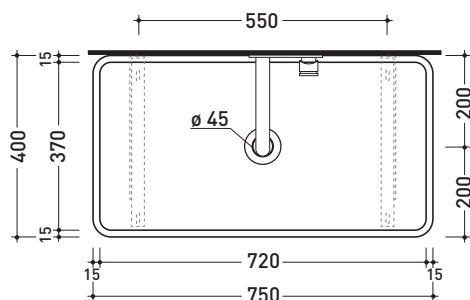

MWS + MWL75 Miniwash 75

Pair of wall fixing brackets + wall-hung basin cm 75

• WITHOUT OVERFLOW • WITHOUT TAP LEDGE

Complements: **Chromed towel holder (PMW75)**
Line taps basin: ONE - NOKÈ - SI - FOLD - X1
Line accessories: TWO - HOOP - NOKÈ - FOLD

Package dim. basin | Weight **16 kg** | Pz. Pallet n° **24**

Package dim. bracket | Weight **3 kg** | Pz. Pallet n° **-**

CE UNI EN 14688 - CL00 Dop-No14688

vista zenitale / zenital view

vista frontale / frontal view

staffe di fissaggio MWS
MWS fixing bracket

sezione longitudinale / section

sizes in mm

BRASS: glossy finish

chrome

Please consider a 2% tolerance on indicated measurements