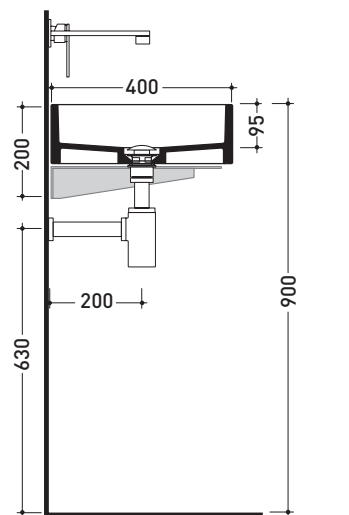

MWS + MWL75 Miniwash 75

Pair of wall fixing brackets + wall-hung basin cm 75

• WITHOUT OVERFLOW • WITHOUT TAP LEDGE

Complements: **Chromed towel holder (PMW75)**
Line taps basin: ONE - NOKÈ - SI - FOLD - X1
Line accessories: TWO - HOOP - NOKÈ - FOLD

Package dim. basin | Weight **16 kg** | Pz. Pallet n° **24**

Package dim. bracket | Weight **3 kg** | Pz. Pallet n° **-**

CE UNI EN 14688 - CL00 Dop-No14688

vista zenitale / zenital view

vista frontale / frontal view

staffe di fissaggio MWS
MWS fixing bracket

sezione longitudinale / section

sizes in mm

BRASS: glossy finish

chrome

Please consider a 2% tolerance on indicated measurements