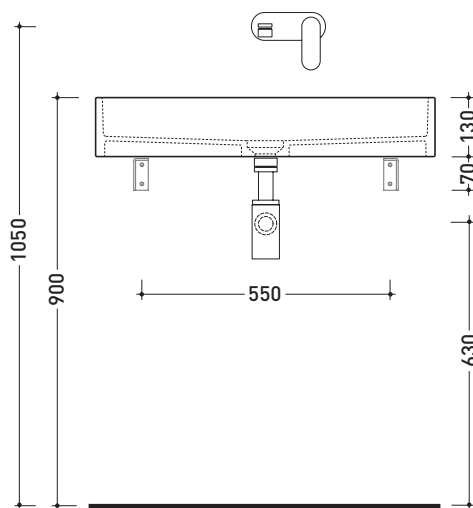

MWS + MWL75 Miniwash 75

Pair of wall fixing brackets + wall-hung basin cm 75

• WITHOUT OVERFLOW • WITHOUT TAP LEDGE

Complements: **Chromed towel holder (PMW75)**
Line taps basin: ONE - NOKÈ - SI - FOLD - X1
Line accessories: TWO - HOOP - NOKÈ - FOLD

Technical accessories: **Chrome siphon (SIFL/CR) - Telescopic chrome siphon (SIFL066)**
Stop & Go drain (PLSG)
CERAMIC Stop & Go drain (PLCE)
Chrome waste with automatic integrated overflow (PLTPCR)
Waste with automatic integrated overflow and ceramic cover (PLTPCE)

Package dim. basin | Weight **16 kg** | Pz. Pallet n° **24**

Package dim. bracket | Weight **3 kg** | Pz. Pallet n° **-**

CE UNI EN 14688 - CL00 Dop-No14688

vista zenitale / zenital view

vista frontale / frontal view

staffe di fissaggio MWS
MWS fixing bracket

sezione longitudinale / section

sizes in mm

BRASS: glossy finish

chrome

Please consider a 2% tolerance on indicated measurements