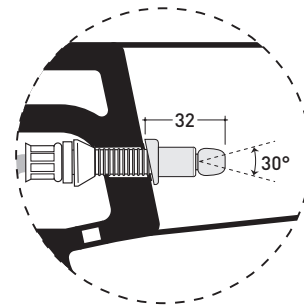

NL118G + ERWCB*

Wall hung wc with gocclean® system

* **WARNING:** the hole for the bidet jet must be requested

Complements: Soft-closing thermosetting wrapping seat&cover (NLCW03)
Line accessories: TWO - HOOP - NOKÉ - FOLD

Technical accessories: Universal fixing bracket for wall hung wc/bidet (41/P)

Package dim. | Weight 26 kg | Pz. Pallet n° 15

CE UNI EN 997

Dop-No997

vista zenitale / zenital view

dettaglio erogatore / bidet jet detail

sezione longitudinale / section

vista retro / back view

sizes in mm

Please consider a 2% tolerance on indicated measurements

CERAMIC: glossy finish

matt finish

FLAMINIA does not recommend combining this toilet model with rapid-flow/flushometer systems or traditional high tanks