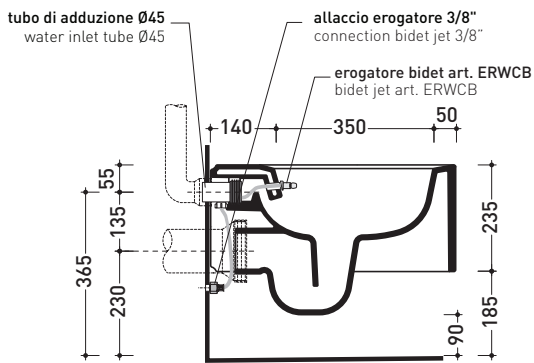

NL118G + ERWCB*

Wall hung wc with gocclean® system

* **WARNING:** the hole for the bidet jet must be requested

Complements: Soft-closing thermosetting wrapping seat&cover (NLCW03)
Line accessories: TWO - HOOP - NOKÉ - FOLD

Technical accessories: Universal fixing bracket for wall hung wc/bidet (41/P)

Package dim. | Weight 26 kg | Pz. Pallet n° 15

CE UNI EN 997

Dop-No997

vista zenitale / zenital view

dettaglio erogatore / bidet jet detail

sezione longitudinale / section

vista retro / back view

sizes in mm

Please consider a 2% tolerance on indicated measurements

CERAMIC: glossy finish

matt finish

FLAMINIA does not recommend combining this toilet model with rapid-flow/flushometer systems or traditional high tanks