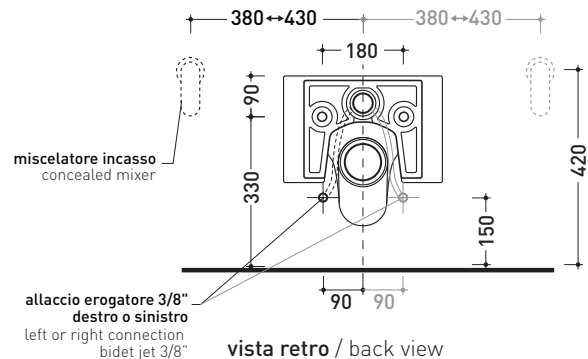

NL118G + ERWCB*

Wall hung wc with gocclean® system

* **WARNING:** the hole for the bidet jet must be requested

Complements: Soft-closing thermosetting wrapping seat&cover (NLCW03)
Line accessories: TWO - HOOP - NOKÉ - FOLD

Technical accessories: Universal fixing bracket for wall hung wc/bidet (41/P)

Package dim. | Weight 26 kg | Pz. Pallet n° 15

CE UNI EN 997

Dop-No997

vista zenitale / zenital view

dettaglio erogatore / bidet jet detail

sezione longitudinale / section

vista retro / back view

sizes in mm

Please consider a 2% tolerance on indicated measurements

CERAMIC: glossy finish

matt finish

FLAMINIA does not recommend combining this toilet model with rapid-flow/flushometer systems or traditional high tanks