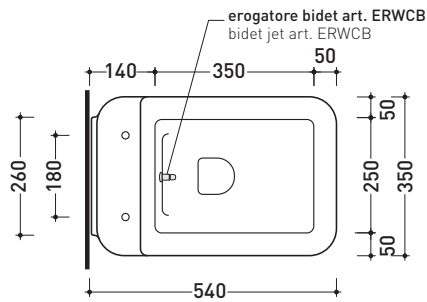

NL118G + ERWCB*

Wall hung wc with gocclean® system

* **WARNING:** the hole for the bidet jet must be requested

Complements: Soft-closing thermosetting wrapping seat&cover (NLCW03)
Line accessories: TWO - HOOP - NOKÉ - FOLD

Technical accessories: Universal fixing bracket for wall hung wc/bidet (41/P)

Package dim. | Weight 26 kg | Pz. Pallet n° 15

CE UNI EN 997

Dop-No997

vista zenitale / zenital view

dettaglio erogatore / bidet jet detail

sezione longitudinale / section

vista retro / back view

sizes in mm

Please consider a 2% tolerance on indicated measurements

CERAMIC: glossy finish

matt finish

FLAMINIA does not recommend combining this toilet model with rapid-flow/flushometer systems or traditional high tanks