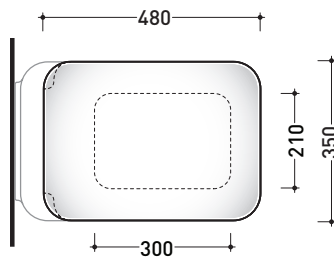

## NLCW03

Soft-closing thermosetting wrapping seat & cover

Complements: **Nile wall hung wc** (NL118)  
**Nile goclean wall hung wc** (NL118G)

Package dim. | Weight **kg 2** | Pz. Pallet n° -

vista zenitale / zenital view

vista laterale / lateral view

vista frontale / frontal view

sizes in mm

**THERMOSETTING:** glossy finish

matt finish