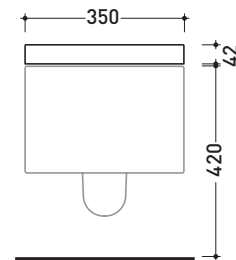

## NLCW03

Soft-closing thermosetting wrapping seat & cover

Complements: **Nile wall hung wc** (NL118)  
**Nile goclean wall hung wc** (NL118G)

Package dim. | Weight **kg 2** | Pz. Pallet n° -

vista zenitale / zenital view

vista laterale / lateral view

vista frontale / frontal view

sizes in mm

**THERMOSETTING:** glossy finish

matt finish