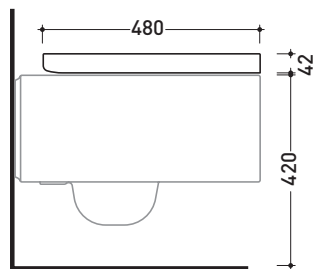

## NLCW03

Soft-closing thermosetting wrapping seat & cover

Complements: **Nile wall hung wc** (NL118)  
**Nile goclean wall hung wc** (NL118G)

Package dim. | Weight **kg 2** | Pz. Pallet n° -

vista zenitale / zenital view

vista laterale / lateral view

vista frontale / frontal view

sizes in mm

**THERMOSETTING:** glossy finish

matt finish