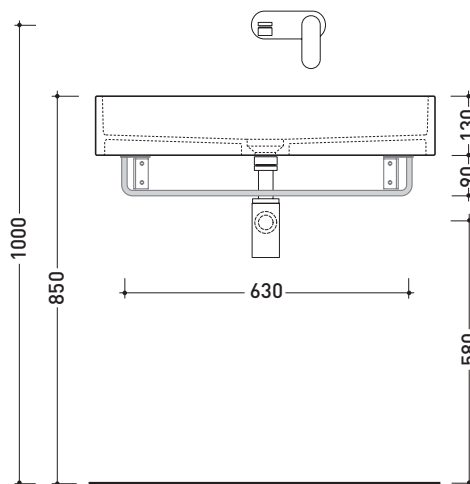

## PMW75 for Miniwash 75 (MWL75+MWS)

Brass towel-holder suitable for wall-hung basins **MINIWASH 75**

Complements: **MINIWASH 75 wall-hung basins** (MWL75+MWS - MW75S)  
**Line taps basin:** ONE - NOKÈ - SI - FOLD - X1  
**Line accessories:** TWO - HOOP - NOKÈ - FOLD

Package dim.	Weight kg	Pz. Pallet n°

vista zenitale / zenital view

vista frontale / frontal view

portasciugamani PMW75  
 PMW75 towel holder

sezione longitudinale / section

sizes in mm

**BRASS:** glossy finish