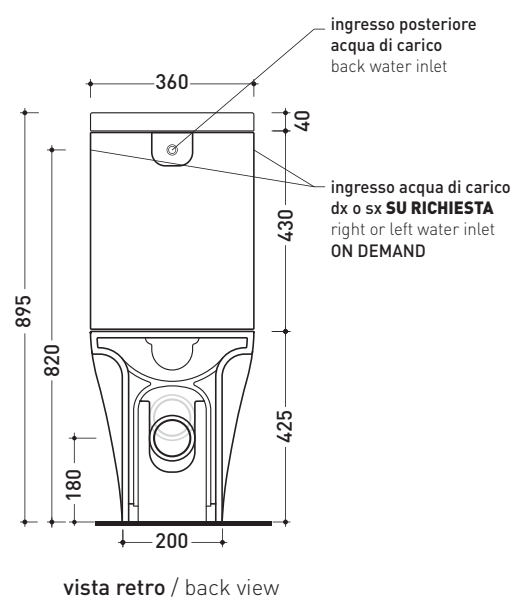

AP116G + AP39

Monoblock wc goclean with s/p trap + cistern to suit monoblock wc
 (drainage connectors art. LK5018 included)

Complements: **SLIM Short soft-closing thermosetting seat&cover** (APCW07)
 Line accessories: **TWO - HOOP - NOKE - FOLD**

Technical accessories: **Floor fixing kit** (9003)
OLI double flushing system (MBB0)

Package dim. wc	Weight 34 kg	Pz. Pallet n° 18
Package dim. cistern	Weight 14 kg	Pz. Pallet n° 36

CE UNI EN 997 Dop-No997

vista zenitale / zenital view

sizes in mm

Please consider a 2% tolerance on indicated measurements

CERAMIC: glossy finish

matt finish

white

milky white

graphite