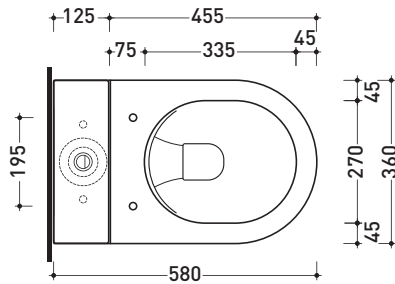

AP116G + AP39

Monoblock wc goclean with s/p trap + cistern to suit monoblock wc
 (drainage connectors art. LK5018 included)

Complements: **SLIM Short soft-closing thermosetting seat&cover** (APCW07)
 Line accessories: **TWO - HOOP - NOKE - FOLD**

Technical accessories: **Floor fixing kit** (9003)
OLI double flushing system (MBB0)

Package dim. wc	Weight 34 kg	Pz. Pallet n° 18
Package dim. cistern	Weight 14 kg	Pz. Pallet n° 36

CE UNI EN 997 Dop-No997

vista zenitale / zenital view

sizes in mm

Please consider a 2% tolerance on indicated measurements

CERAMIC: glossy finish

matt finish

white

milky white

graphite