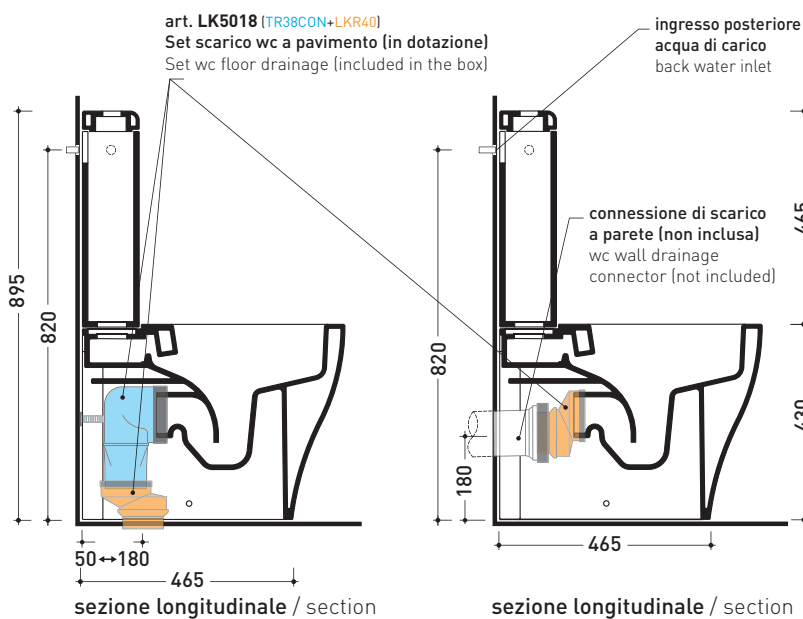

AP116G + AP39

Monoblock wc goclean with s/p trap + cistern to suit monoblock wc
 (drainage connectors art. LK5018 included)

Complements: **SLIM Short soft-closing thermosetting seat&cover** (APCW07)
 Line accessories: **TWO - HOOP - NOKE - FOLD**

Technical accessories: **Floor fixing kit** (9003)
OLI double flushing system (MBB0)

Package dim. wc	Weight 34 kg	Pz. Pallet n° 18
Package dim. cistern	Weight 14 kg	Pz. Pallet n° 36

CE UNI EN 997 Dop-No997

vista zenitale / zenital view

sizes in mm

Please consider a 2% tolerance on indicated measurements

CERAMIC: glossy finish

matt finish

white

milky white

graphite