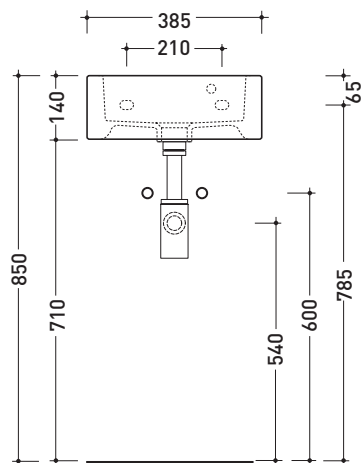

## 5088 Acquababy

Countertop - wall hung basin 38,5 cm

•WITH OVERFLOW •ARRANGED FOR THREE HOLES TAP

Complements: **Line taps basin:** ONE - NOKÉ - SI - FOLD - X1  
**Line accessories:** TWO - HOOP - NOKÉ - FOLD

Package dim. 45 x 20,5 x 36 cm | Weight 10,5 kg | Pz. Pallet n° 30

CE UNI EN 14688 - CL20 Dop-No14688

vista zenitale / zenital view

vista zenitale / zenital view

vista frontale / frontal view

sezione longitudinale / section

sizes in mm

Please consider a 2% tolerance on indicated measurements

CERAMIC: glossy finish

matt finish

<http://www.ceramicaflaminia.it/en/lines/275-acquagrande>

©ceramicaflaminiaspa - All rights reserved. Unauthorized copying, publication, reproduction as well as partial reproduction are prohibited