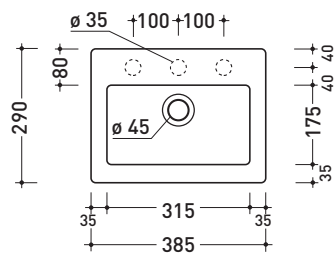

## 5088 Acquababy

Countertop - wall hung basin 38,5 cm

•WITH OVERFLOW •ARRANGED FOR THREE HOLES TAP

Complements: **Line taps basin:** ONE - NOKÉ - SI - FOLD - X1  
**Line accessories:** TWO - HOOP - NOKÉ - FOLD

Package dim. 45 x 20,5 x 36 cm | Weight 10,5 kg | Pz. Pallet n° 30

CE UNI EN 14688 - CL20 Dop-No14688

vista zenitale / zenital view

vista zenitale / zenital view

vista frontale / frontal view

sezione longitudinale / section

sizes in mm

Please consider a 2% tolerance on indicated measurements

CERAMIC: glossy finish

matt finish

<http://www.ceramicaflaminia.it/en/lines/275-acquagrande>

©ceramicaflaminiaspa - All rights reserved. Unauthorized copying, publication, reproduction as well as partial reproduction are prohibited