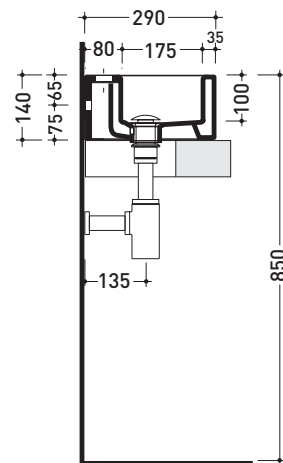

## 5088 Acquababy

Countertop - wall hung basin 38,5 cm

•WITH OVERFLOW •ARRANGED FOR THREE HOLES TAP

Complements: **Line taps basin:** ONE - NOKÉ - SI - FOLD - X1  
**Line accessories:** TWO - HOOP - NOKÉ - FOLD

Package dim. 45 x 20,5 x 36 cm | Weight 10,5 kg | Pz. Pallet n° 30

CE UNI EN 14688 - CL20 Dop-No14688

vista zenitale / zenital view

vista zenitale / zenital view

vista frontale / frontal view

sezione longitudinale / section

sizes in mm

Please consider a 2% tolerance on indicated measurements

CERAMIC: glossy finish

matt finish

<http://www.ceramicaflaminia.it/en/lines/275-acquagrande>

©ceramicaflaminiaspa - All rights reserved. Unauthorized copying, publication, reproduction as well as partial reproduction are prohibited