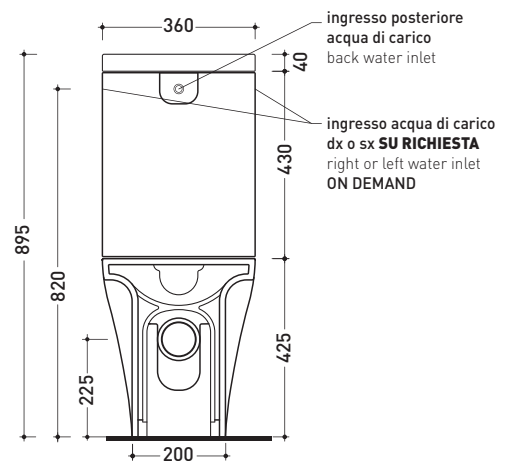

Technical accessories:  
 \*Kit suitable for wall trap H 230 mm (LKR00)  
 \*Kit suitable for floor trap from 50 to 180 mm (LK5018)  
 \*Kit suitable for floor trap from 180 to 240 mm (LK2022)  
 \*Kit suitable for floor trap from 240 to 380 mm (LK2438)  
 Floor fixing kit (9003)  
 OLI double flushing system (MBBO)

Package dim. wc	Weight <b>33 kg</b>	Pz. Pallet n° <b>18</b>
Package dim. cistern	Weight <b>14 kg</b>	Pz. Pallet n° <b>36</b>

CE UNI EN 997 Dop-No997

pag. 1/2

vista zenitale / zenital view

sezione longitudinale / section

sezione longitudinale / section

vista retro / back view

sizes in mm

Please consider a 2% tolerance on indicated measurements

CERAMIC: glossy finish

matt finish

white

milky white

### LK5018 (SET: TR38CON+LKR40)

da/from 50 a/to 180 mm