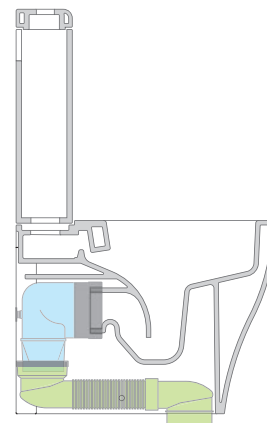

LK2438 (SET: TR38CON+LKR33)

da/from 240 a/to 380* mm

ATTENTION: THE DRAINAGE CONNECTORS ARE NOT INCLUDED