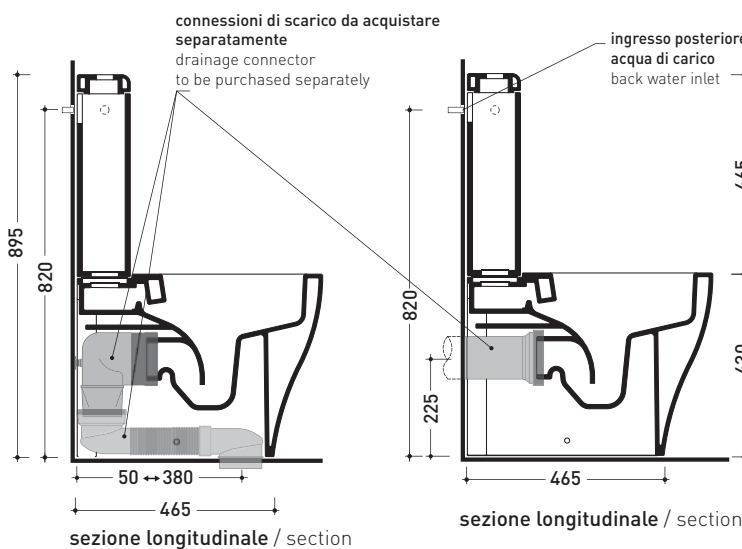

Technical accessories:  
 \*Kit suitable for wall trap H 230 mm (LKR00)  
 \*Kit suitable for floor trap from 50 to 180 mm (LK5018)  
 \*Kit suitable for floor trap from 180 to 240 mm (LK2022)  
 \*Kit suitable for floor trap from 240 to 380 mm (LK2438)  
 Floor fixing kit (9003)  
 OLI double flushing system (MBBO)

Package dim. wc	Weight <b>33 kg</b>	Pz. Pallet n° <b>18</b>
Package dim. cistern	Weight <b>14 kg</b>	Pz. Pallet n° <b>36</b>

CE UNI EN 997 Dop-No997

pag. 1/2

vista zenitale / zenital view

sezione longitudinale / section

sezione longitudinale / section

vista retro / back view

sizes in mm

Please consider a 2% tolerance on indicated measurements

CERAMIC: glossy finish

matt finish

white

milky white

### LK5018 (SET: TR38CON+LKR40)

da/from 50 a/to 180 mm