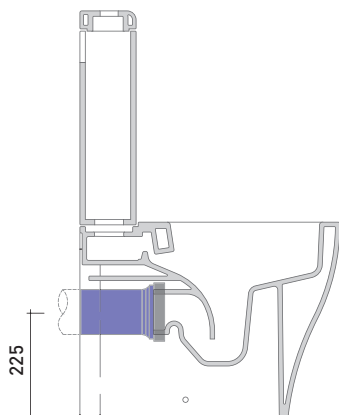

KIT SUITABLE FOR WALL TRAP

LKR00 (SET: LKR00)