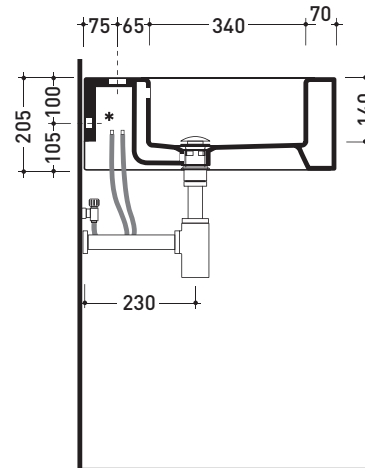

Acquagrande

➔ **FLAMINIA.**

design **GIULIO CAPPELLINI** and **ROBERTO PALOMBA** 1997

5053 Acquagrande 60

Semi-inset basin 60 cm

• WITH OVERFLOW • ARRANGED FOR THREE HOLES TAP

Complements: **Wooden Set unit (MAS60)**
Line taps basin: ONE - NOKÉ - SI - FOLD - X1
Line accessories: TWO - HOOP - NOKÉ - FOLD

Package dim. 62,5 x 25 x 60 cm | Weight 30 kg | Pz. Pallet n° 12

CE UNI EN 14688 - CL20 Dop-No14688

vista zenitale / zenital view

vista laterale / side view

* ATTENZIONE: questo lavabo va fissato a parete
 ATTENTION: this basin is only wall mount

vista frontale / frontal view

sezione longitudinale / section

sizes in mm

Please consider a 2% tolerance on indicated measurements

CERAMIC: glossy finish

matt finish

white black

milky white graphite antracite lava grey argilla nuvola fango rosso rubens petrolio