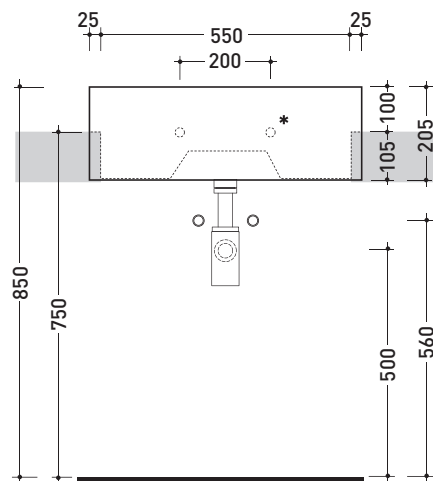

Acquagrande

➔ **FLAMINIA.**

design **GIULIO CAPPELLINI** and **ROBERTO PALOMBA** 1997

5053 Acquagrande 60

Semi-inset basin 60 cm

• WITH OVERFLOW • ARRANGED FOR THREE HOLES TAP

Complements: **Wooden Set unit (MAS60)**
Line taps basin: ONE - NOKÉ - SI - FOLD - X1
Line accessories: TWO - HOOP - NOKÉ - FOLD

Package dim. 62,5 x 25 x 60 cm | Weight 30 kg | Pz. Pallet n° 12

CE UNI EN 14688 - CL20 Dop-No14688

vista zenitale / zenital view

vista laterale / side view

* ATTENZIONE: questo lavabo va fissato a parete
 ATTENTION: this basin is only wall mount

vista frontale / frontal view

sezione longitudinale / section

sizes in mm

Please consider a 2% tolerance on indicated measurements

CERAMIC: glossy finish

matt finish

white black

milky white graphite antracite lava grey argilla nuvola fango rosso rubens petrolio