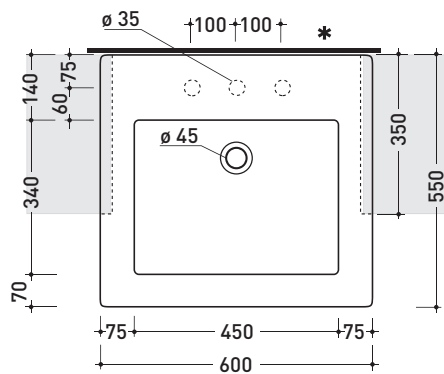

Acquagrande

➔ **FLAMINIA.**

design **GIULIO CAPPELLINI** and **ROBERTO PALOMBA** 1997

5053 Acquagrande 60

Semi-inset basin 60 cm

• WITH OVERFLOW • ARRANGED FOR THREE HOLES TAP

Complements: **Wooden Set unit (MAS60)**
Line taps basin: ONE - NOKÉ - SI - FOLD - X1
Line accessories: TWO - HOOP - NOKÉ - FOLD

Package dim. 62,5 x 25 x 60 cm | Weight 30 kg | Pz. Pallet n° 12

CE UNI EN 14688 - CL20 Dop-No14688

vista zenitale / zenital view

vista laterale / side view

* ATTENZIONE: questo lavabo va fissato a parete
 ATTENTION: this basin is only wall mount

vista frontale / frontal view

sezione longitudinale / section

sizes in mm

Please consider a 2% tolerance on indicated measurements

CERAMIC: glossy finish

matt finish

white black

milky white graphite antracite lava grey argilla nuvola fango rosso rubens petrolio