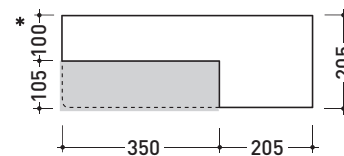

Acquagrande

➔ **FLAMINIA.**

design **GIULIO CAPPELLINI** and **ROBERTO PALOMBA** 1997

5053 Acquagrande 60

Semi-inset basin 60 cm

• WITH OVERFLOW • ARRANGED FOR THREE HOLES TAP

Complements: **Wooden Set unit (MAS60)**
Line taps basin: ONE - NOKÉ - SI - FOLD - X1
Line accessories: TWO - HOOP - NOKÉ - FOLD

Package dim. 62,5 x 25 x 60 cm | Weight 30 kg | Pz. Pallet n° 12

CE UNI EN 14688 - CL20 Dop-No14688

vista zenitale / zenital view

vista laterale / side view

* ATTENZIONE: questo lavabo va fissato a parete
 ATTENTION: this basin is only wall mount

vista frontale / frontal view

sezione longitudinale / section

sizes in mm

Please consider a 2% tolerance on indicated measurements

CERAMIC: glossy finish

matt finish

white black

milky white graphite antracite lava grey argilla nuvola fango rosso rubens petrolio