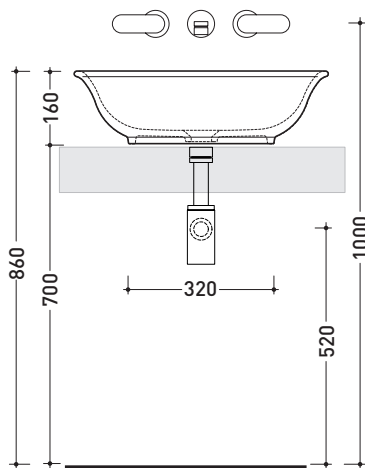

CERAMIC: METAL finish

white / gold white / platinum

inside **WHITE**
 outside **METAL**

design **PAOLA NAVONE**

2011

BL56L Boll 56

Countertop basin 56 cm

•WITHOUT OVERFLOW •WITHOUT TAP LEDGE

Complements: **Forty6 shelf (F6BL)**
Solid shelf (SLBL)
Filo 60 metal structure (FI60SV)
Filo 75 metal structure (FI75SV)
Furniture BOX - depth. 37
Furniture BOX - depth. 50
Line taps basin: ONE - NOKÉ - SI - FOLD - X1
Line accessories: TWO - HOOP - NOKÉ - FOLD

Technical accessories: **Chrome siphon (SIFL/CR) - Telescopic chrome siphon (SIFL066)**
Stop & Go drain (PLSG)
CERAMIC Stop & Go drain (PLCE)
Two piece set chrome tap filters (RF026)

Package dim. **56,5 x 43 x 18,5 cm** | Weight **10 kg** | Pz. Pallet n° **24**

CE UNI EN 14688 - CL00 Dop-No14688

vista zenitale / zenital view

vista zenitale / zenital view

vista frontale / frontal view

sezione longitudinale / section

sizes in mm

Please consider a 2% tolerance on indicated measurements