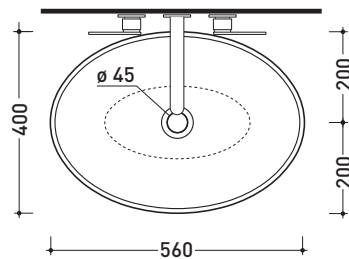

design **PAOLA NAVONE**

2011

BL56L Boll 56

Countertop basin 56 cm

•WITHOUT OVERFLOW •WITHOUT TAP LEDGE

Complements: **Forty6 shelf (F6BL)**
Solid shelf (SLBL)
Filo 60 metal structure (FI60SV)
Filo 75 metal structure (FI75SV)
Furniture BOX - depth. 37
Furniture BOX - depth. 50
Line taps basin: ONE - NOKÉ - SI - FOLD - X1
Line accessories: TWO - HOOP - NOKÉ - FOLD

Technical accessories: **Chrome siphon (SIFL/CR) - Telescopic chrome siphon (SIFL066)**
Stop & Go drain (PLSG)
CERAMIC Stop & Go drain (PLCE)
Two piece set chrome tap filters (RF026)

Package dim. **56,5 x 43 x 18,5 cm** | Weight **10 kg** | Pz. Pallet n° **24**

CE UNI EN 14688 - CL00 Dop-No14688

vista zenitale / zenital view