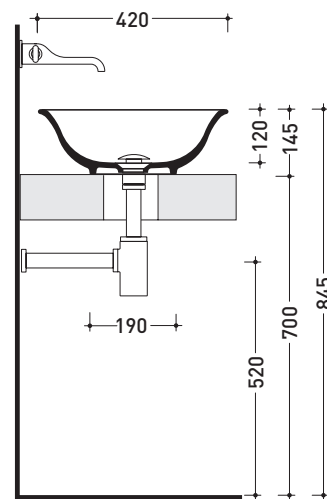

design **PAOLA NAVONE**

2011

BL42L Boll 42

Countertop basin 42 cm

•WITHOUT OVERFLOW •WITHOUT TAP LEDGE

Complements: **Forty6 shelf (F6BL)**
Solid shelf (SLBL)
Filo 60 metal structure (FI60SV)
Filo 75 metal structure (FI75SV)
Furniture BOX - depth. 37
Furniture BOX - depth. 50
Line taps basin: ONE - NOKÉ - SI - FOLD - X1
Line accessories: TWO - HOOP - NOKÉ - FOLD

Technical accessories: **Chrome siphon (SIFL/CR) - Telescopic chrome siphon (SIFL066)**
Stop & Go drain (PLSG)
CERAMIC Stop & Go drain (PLCE)
Two piece set chrome tap filters (RF026)

Package dim. **45 x 16,5 x 44 cm** | Weight **7 kg** | Pz. Pallet n° **24**

CE UNI EN 14688 - CL00 Dop-No14688

vista zenitale / zenital view

vista zenitale / zenital view

vista frontale / frontal view

sezione longitudinale / section

sizes in mm

Please consider a 2% tolerance on indicated measurements

april 2020

design **PAOLA NAVONE**

2011

BL42L Boll 42 METAL

Countertop basin 42 cm with **METAL** decor (Gold or Platinum)

• WITHOUT OVERFLOW • WITHOUT TAP LEDGE

Complements: **Forty6 shelf (F6BL)**
Solid shelf (SLBL)
Filo 60 metal structure (FI60SV)
Filo 75 metal structure (FI75SV)
Furniture BOX - depth. 37
Furniture BOX - depth. 50
Line taps basin: ONE - NOKÉ - SI - FOLD - X1
Line accessories: TWO - HOOP - NOKÉ - FOLD