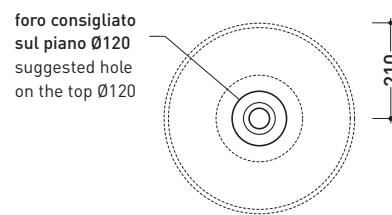

design **PAOLA NAVONE**

2011

BL42L Boll 42

Countertop basin 42 cm

•WITHOUT OVERFLOW •WITHOUT TAP LEDGE

Complements: **Forty6 shelf (F6BL)**
Solid shelf (SLBL)
Filo 60 metal structure (FI60SV)
Filo 75 metal structure (FI75SV)
Furniture BOX - depth. 37
Furniture BOX - depth. 50
Line taps basin: ONE - NOKÉ - SI - FOLD - X1
Line accessories: TWO - HOOP - NOKÉ - FOLD

Technical accessories: **Chrome siphon (SIFL/CR) - Telescopic chrome siphon (SIFL066)**
Stop & Go drain (PLSG)
CERAMIC Stop & Go drain (PLCE)
Two piece set chrome tap filters (RF026)

Package dim. **45 x 16,5 x 44 cm** | Weight **7 kg** | Pz. Pallet n° **24**

CE UNI EN 14688 - CL00 Dop-No14688

vista zenitale / zenital view

vista zenitale / zenital view

vista frontale / frontal view

sezione longitudinale / section

sizes in mm

Please consider a 2% tolerance on indicated measurements

CERAMIC: METAL finish

white / gold white / platinum

inside **WHITE**
 outside **METAL**

design **PAOLA NAVONE**

2011

BL56L Boll 56

Countertop basin 56 cm

•WITHOUT OVERFLOW •WITHOUT TAP LEDGE