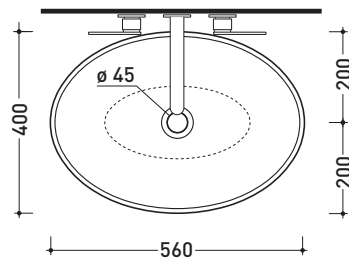

CE UNI EN 14688 - CL00 Dop-No14688

vista zenitale / zenital view

vista zenitale / zenital view

vista frontale / frontal view

sezione longitudinale / section

sizes in mm

Please consider a 2% tolerance on indicated measurements

april 2020

design **PAOLA NAVONE**

BL56L Boll METAL

Countertop basin 56 cm with **METAL** decor (Gold or Platinum)

•WITHOUT OVERFLOW •WITHOUT TAP LEDGE

Complements: **Forty6 shelf (F6BL)**
Solid shelf (SLBL)
Filo 60 metal structure (FI60SV)
Filo 75 metal structure (FI75SV)
Furniture BOX - depth. 37
Furniture BOX - depth. 50
Line taps basin: ONE - NOKÉ - SI - FOLD - X1
Line accessories: TWO - HOOP - NOKÉ - FOLD

Technical accessories: **Chrome siphon (SIFL/CR) - Telescopic chrome siphon (SIFL066)**
Stop & Go drain (PLSG)
CERAMIC Stop & Go drain (PLCE)
Two piece set chrome tap filters (RF026)

Package dim. **56,5 x 43 x 18,5 cm** | Weight **10 kg** | Pz. Pallet n° **24**