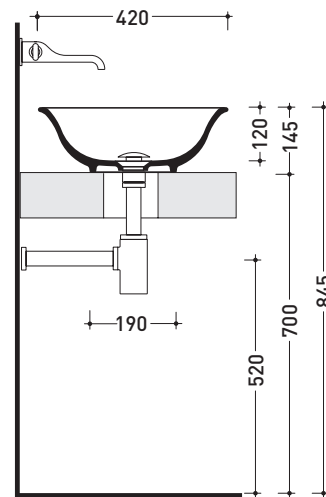

Technical accessories: **Chrome siphon (SIFL/CR) - Telescopic chrome siphon (SIFL066)**
Stop & Go drain (PLSG)
CERAMIC Stop & Go drain (PLCE)
Two piece set chrome tap filters (RF026)

Package dim. **45 x 16,5 x 44 cm** | Weight **7 kg** | Pz. Pallet n° **24**

CE UNI EN 14688 - CL00 Dop-No14688

vista zenitale / zenital view

vista zenitale / zenital view

vista frontale / frontal view

sezione longitudinale / section

sizes in mm

Please consider a 2% tolerance on indicated measurements

CERAMIC: METAL finish

white / gold white / platinum

inside **WHITE**
 outside **METAL**

design **PAOLA NAVONE**

2011

BL56L Boll 56

Countertop basin 56 cm

•WITHOUT OVERFLOW •WITHOUT TAP LEDGE