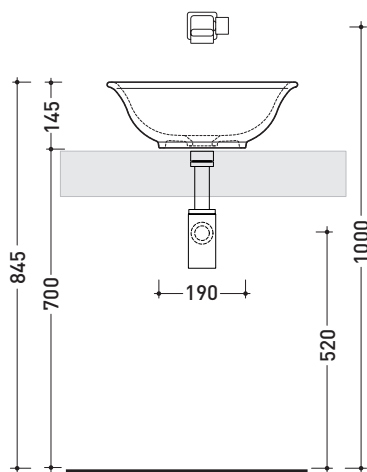

design **PAOLA NAVONE**

2011

BL42L Boll 42

Countertop basin 42 cm

•WITHOUT OVERFLOW •WITHOUT TAP LEDGE

Complements: **Forty6 shelf (F6BL)**
Solid shelf (SLBL)
Filo 60 metal structure (FI60SV)
Filo 75 metal structure (FI75SV)
Furniture BOX - depth. 37
Furniture BOX - depth. 50
Line taps basin: ONE - NOKÉ - SI - FOLD - X1
Line accessories: TWO - HOOP - NOKÉ - FOLD

Technical accessories: **Chrome siphon (SIFL/CR) - Telescopic chrome siphon (SIFL066)**
Stop & Go drain (PLSG)
CERAMIC Stop & Go drain (PLCE)
Two piece set chrome tap filters (RF026)

Package dim. **45 x 16,5 x 44 cm** | Weight **7 kg** | Pz. Pallet n° **24**

CE UNI EN 14688 - CL00 Dop-No14688

vista zenitale / zenital view

vista zenitale / zenital view

vista frontale / frontal view

sezione longitudinale / section

sizes in mm

Please consider a 2% tolerance on indicated measurements

april 2020

design **PAOLA NAVONE**

2011

BL42L Boll 42 METAL

Countertop basin 42 cm with **METAL** decor (Gold or Platinum)

• WITHOUT OVERFLOW • WITHOUT TAP LEDGE

Complements: **Forty6 shelf (F6BL)**
Solid shelf (SLBL)
Filo 60 metal structure (FI60SV)
Filo 75 metal structure (FI75SV)
Furniture BOX - depth. 37
Furniture BOX - depth. 50
Line taps basin: ONE - NOKÉ - SI - FOLD - X1
Line accessories: TWO - HOOP - NOKÉ - FOLD