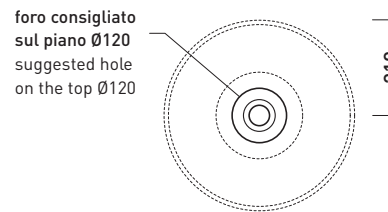

vista zenitale / zenital view