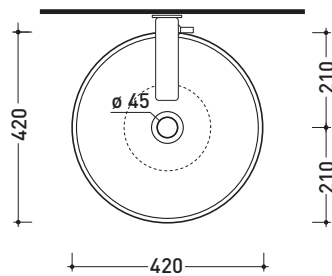

CE UNI EN 14688 - CL00 Dop-No14688

vista zenitale / zenital view

vista zenitale / zenital view

vista frontale / frontal view

sezione longitudinale / section

sizes in mm

Please consider a 2% tolerance on indicated measurements

april 2020

design **PAOLA NAVONE**

2011

BL42L Boll 42 METAL

Countertop basin 42 cm with **METAL** decor (Gold or Platinum)

• WITHOUT OVERFLOW • WITHOUT TAP LEDGE

Complements: **Forty6 shelf (F6BL)**
Solid shelf (SLBL)
Filo 60 metal structure (FI60SV)
Filo 75 metal structure (FI75SV)
Furniture BOX - depth. 37
Furniture BOX - depth. 50
Line taps basin: ONE - NOKÉ - SI - FOLD - X1
Line accessories: TWO - HOOP - NOKÉ - FOLD

Technical accessories: **Chrome siphon (SIFL/CR) - Telescopic chrome siphon (SIFL066)**
Stop & Go drain (PLSG)
CERAMIC Stop & Go drain (PLCE)
Two piece set chrome tap filters (RF026)

Package dim. **45 x 16,5 x 44 cm** | Weight **7 kg** | Pz. Pallet n° **24**