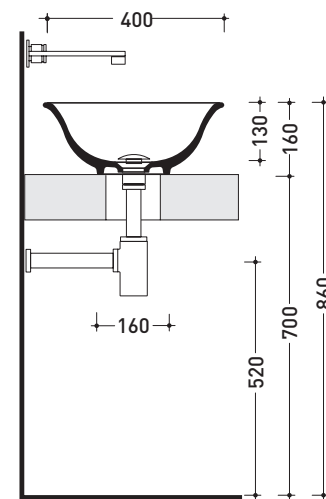

Technical accessories: **Chrome siphon (SIFL/CR) - Telescopic chrome siphon (SIFL066)**
Stop & Go drain (PLSG)
CERAMIC Stop & Go drain (PLCE)
Two piece set chrome tap filters (RF026)

Package dim. **56,5 x 43 x 18,5 cm** | Weight **10 kg** | Pz. Pallet n° **24**

CE UNI EN 14688 - CL00 Dop-No14688

vista zenitale / zenital view

vista zenitale / zenital view

vista frontale / frontal view

sezione longitudinale / section

sizes in mm

Please consider a 2% tolerance on indicated measurements

april 2020

design **PAOLA NAVONE**

BL56L Boll METAL

Countertop basin 56 cm with **METAL** decor (Gold or Platinum)

•WITHOUT OVERFLOW •WITHOUT TAP LEDGE

Complements: **Forty6 shelf (F6BL)**
Solid shelf (SLBL)
Filo 60 metal structure (FI60SV)
Filo 75 metal structure (FI75SV)
Furniture BOX - depth. 37
Furniture BOX - depth. 50
Line taps basin: ONE - NOKÉ - SI - FOLD - X1
Line accessories: TWO - HOOP - NOKÉ - FOLD