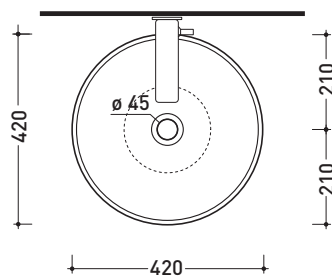

design **PAOLA NAVONE**

2011

BL42L Boll 42

Countertop basin 42 cm

•WITHOUT OVERFLOW •WITHOUT TAP LEDGE

Complements: **Forty6 shelf (F6BL)**
Solid shelf (SLBL)
Filo 60 metal structure (FI60SV)
Filo 75 metal structure (FI75SV)
Furniture BOX - depth. 37
Furniture BOX - depth. 50
Line taps basin: ONE - NOKÉ - SI - FOLD - X1
Line accessories: TWO - HOOP - NOKÉ - FOLD

Technical accessories: **Chrome siphon (SIFL/CR) - Telescopic chrome siphon (SIFL066)**
Stop & Go drain (PLSG)
CERAMIC Stop & Go drain (PLCE)
Two piece set chrome tap filters (RF026)

Package dim. **45 x 16,5 x 44 cm** | Weight **7 kg** | Pz. Pallet n° **24**

CE UNI EN 14688 - CL00 Dop-No14688

vista zenitale / zenital view

vista zenitale / zenital view

vista frontale / frontal view

sezione longitudinale / section

sizes in mm

Please consider a 2% tolerance on indicated measurements