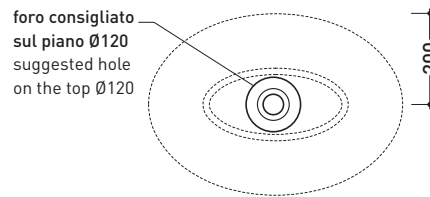

vista zenitale / zenital view