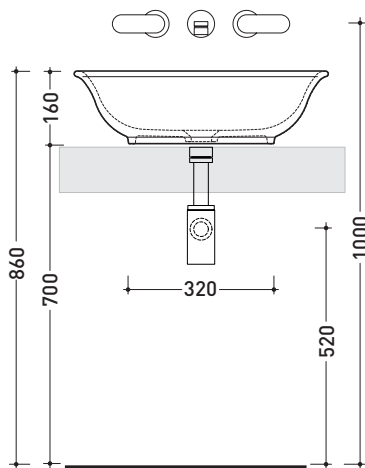

CE UNI EN 14688 - CL00 Dop-No14688

vista zenitale / zenital view

vista zenitale / zenital view

vista frontale / frontal view

sezione longitudinale / section

sizes in mm

Please consider a 2% tolerance on indicated measurements

april 2020

design **PAOLA NAVONE**

BL56L Boll METAL

Countertop basin 56 cm with **METAL** decor (Gold or Platinum)

•WITHOUT OVERFLOW •WITHOUT TAP LEDGE

Complements: **Forty6 shelf (F6BL)**
Solid shelf (SLBL)
Filo 60 metal structure (FI60SV)
Filo 75 metal structure (FI75SV)
Furniture BOX - depth. 37
Furniture BOX - depth. 50
Line taps basin: ONE - NOKÉ - SI - FOLD - X1
Line accessories: TWO - HOOP - NOKÉ - FOLD

Technical accessories: **Chrome siphon (SIFL/CR) - Telescopic chrome siphon (SIFL066)**
Stop & Go drain (PLSG)
CERAMIC Stop & Go drain (PLCE)
Two piece set chrome tap filters (RF026)

Package dim. **56,5 x 43 x 18,5 cm** | Weight **10 kg** | Pz. Pallet n° **24**