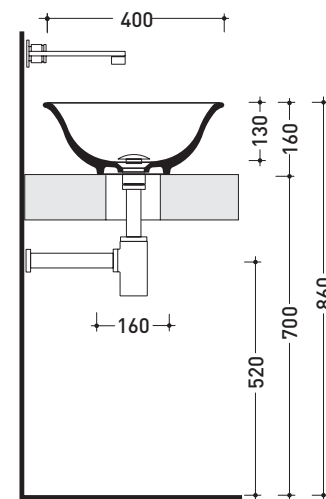

CE UNI EN 14688 - CL00 Dop-No14688

vista zenitale / zenital view

vista zenitale / zenital view

vista frontale / frontal view

sezione longitudinale / section

sizes in mm

Please consider a 2% tolerance on indicated measurements

april 2020

design **PAOLA NAVONE**

BL56L Boll METAL

Countertop basin 56 cm with **METAL** decor (Gold or Platinum)

•WITHOUT OVERFLOW •WITHOUT TAP LEDGE

Complements: **Forty6 shelf (F6BL)**
Solid shelf (SLBL)
Filo 60 metal structure (FI60SV)
Filo 75 metal structure (FI75SV)
Furniture BOX - depth. 37
Furniture BOX - depth. 50
Line taps basin: ONE - NOKÉ - SI - FOLD - X1
Line accessories: TWO - HOOP - NOKÉ - FOLD

Technical accessories: **Chrome siphon (SIFL/CR) - Telescopic chrome siphon (SIFL066)**
Stop & Go drain (PLSG)
CERAMIC Stop & Go drain (PLCE)
Two piece set chrome tap filters (RF026)

Package dim. **56,5 x 43 x 18,5 cm** | Weight **10 kg** | Pz. Pallet n° **24**