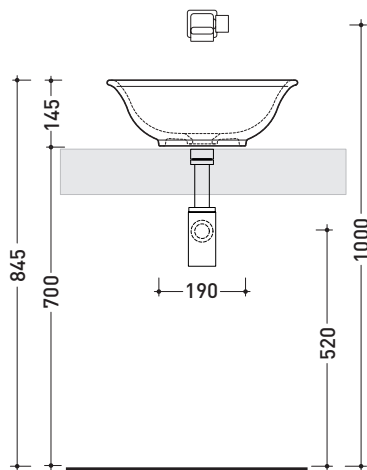

april 2020

design **PAOLA NAVONE**

2011

BL42L Boll 42 METAL

Countertop basin 42 cm with **METAL** decor (Gold or Platinum)

• WITHOUT OVERFLOW • WITHOUT TAP LEDGE

Complements: **Forty6 shelf (F6BL)**
Solid shelf (SLBL)
Filo 60 metal structure (FI60SV)
Filo 75 metal structure (FI75SV)
Furniture BOX - depth. 37
Furniture BOX - depth. 50
Line taps basin: ONE - NOKÉ - SI - FOLD - X1
Line accessories: TWO - HOOP - NOKÉ - FOLD

Technical accessories: **Chrome siphon (SIFL/CR) - Telescopic chrome siphon (SIFL066)**
Stop & Go drain (PLSG)
CERAMIC Stop & Go drain (PLCE)
Two piece set chrome tap filters (RF026)

Package dim. **45 x 16,5 x 44 cm** | Weight **7 kg** | Pz. Pallet n° **24**

CE UNI EN 14688 - CL00 Dop-No14688

vista zenitale / zenital view

vista zenitale / zenital view

vista frontale / frontal view

sezione longitudinale / section

sizes in mm

Please consider a 2% tolerance on indicated measurements

CERAMIC: METAL finish

white / gold white / platinum

inside **WHITE**
 outside **METAL**

design **PAOLA NAVONE**

2011

BL56L Boll 56

Countertop basin 56 cm

•WITHOUT OVERFLOW •WITHOUT TAP LEDGE