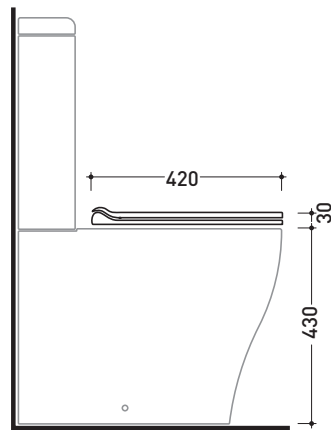

APCW07

SLIM SHORT oft-closing thermostetting seat&cover with QUICK-RELEASE HINGES suitable for APP monoblock wc

Complements: App monoblock Wc (AP116G - AP116RG)

Package dim.

Weight **3 kg**

Pz. Pallet n° -

CE

art. AP116G - AP116RG
vista zenitale / zenital view

art. AP116G - AP116RG
vista laterale / lateral view

art. AP116G - AP116RG
vista frontale / frontal view

sizes in mm

THERMOSETTING: glossy finish

white

matt finish