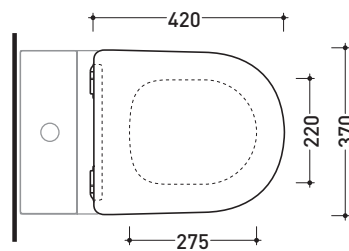

APCW07

SLIM SHORT oft-closing thermostetting seat&cover with QUICK-RELEASE HINGES suitable for APP monoblock wc

Complements: App monoblock Wc (AP116G - AP116RG)

Package dim.

Weight **3 kg**

Pz. Pallet n° -

CE

art. AP116G - AP116RG
vista zenitale / zenital view

art. AP116G - AP116RG
vista laterale / lateral view

art. AP116G - AP116RG
vista frontale / frontal view

sizes in mm

THERMOSETTING: glossy finish

white

matt finish