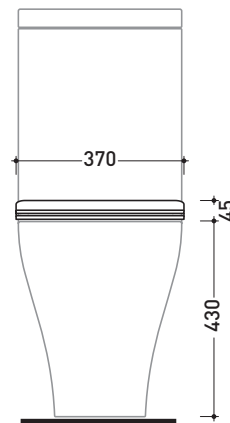

APCW07

SLIM SHORT oft-closing thermostetting seat&cover with QUICK-RELEASE HINGES suitable for APP monoblock wc

Complements: App monoblock Wc (AP116G - AP116RG)

Package dim.

Weight **3 kg**

Pz. Pallet n° -

CE

art. AP116G - AP116RG
vista zenitale / zenital view

art. AP116G - AP116RG
vista laterale / lateral view

art. AP116G - AP116RG
vista frontale / frontal view

sizes in mm

THERMOSETTING: glossy finish

white

matt finish