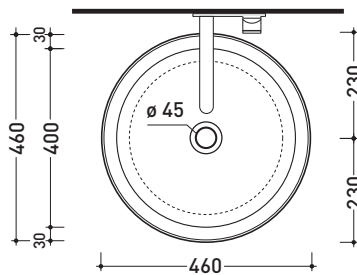

design JASPER MORRISON

2013

BN46A Bonola 46

Basin 46 cm - countertop or suitable for pedestal

• WITHOUT OVERFLOW

Complements: **Bonola pedestal** (BN50C)
Forty6 shelf (F6BN)
Solid shelf (SLBN)
Furniture BOX - depth. 50
Line taps basin: ONE - NOKÉ - SI - FOLD - X1
Line accessories: TWO - HOOP - NOKÉ - FOLD

Technical accessories: **Chrome siphon** (SIFL/CR) - **Telescopic chrome siphon** (SIFL066)
Stop & Go drain (PLSG)
CERAMIC Stop & Go drain (PLCE)
Two piece set chrome tap filters (RF026)

Package dim. **53 x 17,5 x 49 cm** | Weight **12,5 kg** | Pz. Pallet n° **28**

CE UNI EN 14688 - CL00 Dop-No14688

vista zenitale / zenital view

vista zenitale / zenital view

vista frontale / frontal view

sezione longitudinale / section

sizes in mm

Please consider a 2% tolerance on indicated measurements