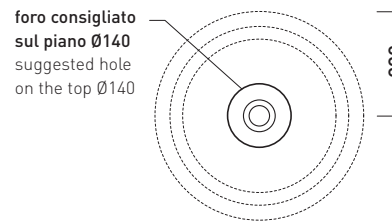

design JASPER MORRISON

2013

BN46A Bonola 46

Basin 46 cm - countertop or suitable for pedestal

• WITHOUT OVERFLOW

Complements: **Bonola pedestal** (BN50C)
Forty6 shelf (F6BN)
Solid shelf (SLBN)
Furniture BOX - depth. 50
Line taps basin: ONE - NOKÉ - SI - FOLD - X1
Line accessories: TWO - HOOP - NOKÉ - FOLD

Technical accessories: **Chrome siphon** (SIFL/CR) - **Telescopic chrome siphon** (SIFL066)
Stop & Go drain (PLSG)
CERAMIC Stop & Go drain (PLCE)
Two piece set chrome tap filters (RF026)

Package dim. **53 x 17,5 x 49 cm** | Weight **12,5 kg** | Pz. Pallet n° **28**

CE UNI EN 14688 - CL00 Dop-No14688

vista zenitale / zenital view

vista zenitale / zenital view

vista frontale / frontal view

sezione longitudinale / section

sizes in mm

Please consider a 2% tolerance on indicated measurements