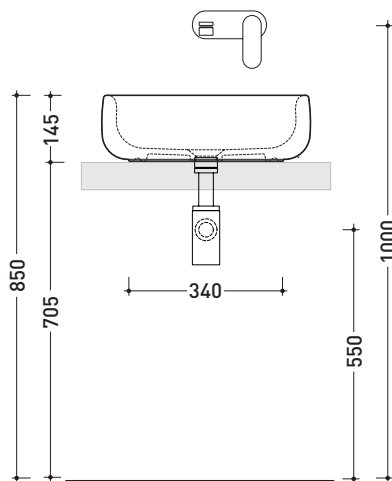

design JASPER MORRISON

2013

BN46A Bonola 46

Basin 46 cm - countertop or suitable for pedestal

• WITHOUT OVERFLOW

Complements: **Bonola pedestal** (BN50C)
Forty6 shelf (F6BN)
Solid shelf (SLBN)
Furniture BOX - depth. 50
Line taps basin: ONE - NOKÉ - SI - FOLD - X1
Line accessories: TWO - HOOP - NOKÉ - FOLD

Technical accessories: **Chrome siphon** (SIFL/CR) - **Telescopic chrome siphon** (SIFL066)
Stop & Go drain (PLSG)
CERAMIC Stop & Go drain (PLCE)
Two piece set chrome tap filters (RF026)

Package dim. **53 x 17,5 x 49 cm** | Weight **12,5 kg** | Pz. Pallet n° **28**

CE UNI EN 14688 - CL00 Dop-No14688

vista zenitale / zenital view

vista zenitale / zenital view

vista frontale / frontal view

sezione longitudinale / section

sizes in mm

Please consider a 2% tolerance on indicated measurements