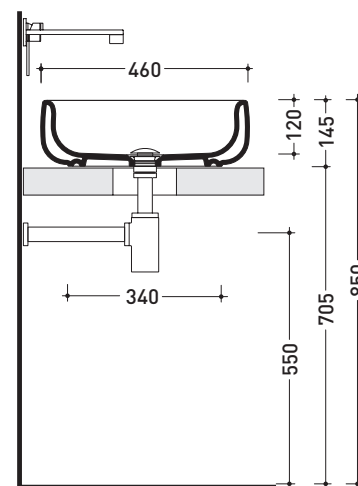

design JASPER MORRISON

2013

BN46A Bonola 46

Basin 46 cm - countertop or suitable for pedestal

• WITHOUT OVERFLOW

Complements: **Bonola pedestal** (BN50C)
Forty6 shelf (F6BN)
Solid shelf (SLBN)
Furniture BOX - depth. 50
Line taps basin: ONE - NOKÉ - SI - FOLD - X1
Line accessories: TWO - HOOP - NOKÉ - FOLD

Technical accessories: **Chrome siphon** (SIFL/CR) - **Telescopic chrome siphon** (SIFL066)
Stop & Go drain (PLSG)
CERAMIC Stop & Go drain (PLCE)
Two piece set chrome tap filters (RF026)

Package dim. **53 x 17,5 x 49 cm** | Weight **12,5 kg** | Pz. Pallet n° **28**

CE UNI EN 14688 - CL00 Dop-No14688

vista zenitale / zenital view

vista zenitale / zenital view

vista frontale / frontal view

sezione longitudinale / section

sizes in mm

Please consider a 2% tolerance on indicated measurements