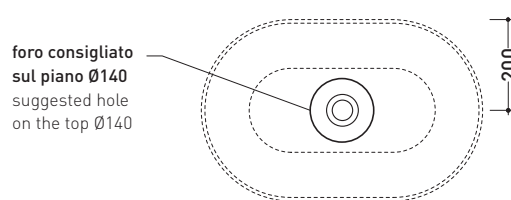

AP62A

Countertop basin 62 cm

•WITHOUT OVERFLOW •WITHOUT TAP LEDGE

Complements: **Forty6 shelf (F6BL)**
Solid shelf (SLBL)
Furniture BOX - depth. 37
Furniture BOX - depth. 50
Line taps basin: ONE - NOKÉ - SI - FOLD - X1
Line accessories: TWO - HOOP - NOKÉ - FOLD

Technical accessories: **Chrome siphon (SIFL/CR) - Telescopic chrome siphon (SIFL066)**
Stop & Go drain (PLSG)
CERAMIC Stop & Go drain (PLCE)
Two piece set chrome tap filters (RF026)

Package dim. | Weight **11 kg** | Pz. Pallet n° **30**

CE UNI EN 14688 - CL00 Dop-No14688

vista zenitale / zenital view

vista zenitale / zenital view

vista frontale / frontal view

sezione longitudinale / section

sizes in mm

Please consider a 2% tolerance on indicated measurements