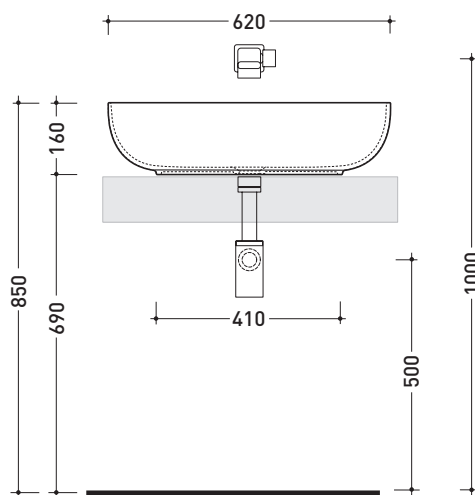

AP62A

Countertop basin 62 cm

•WITHOUT OVERFLOW •WITHOUT TAP LEDGE

Complements: **Forty6 shelf (F6BL)**
Solid shelf (SLBL)
Furniture BOX - depth. 37
Furniture BOX - depth. 50
Line taps basin: ONE - NOKÉ - SI - FOLD - X1
Line accessories: TWO - HOOP - NOKÉ - FOLD

Technical accessories: **Chrome siphon (SIFL/CR) - Telescopic chrome siphon (SIFL066)**
Stop & Go drain (PLSG)
CERAMIC Stop & Go drain (PLCE)
Two piece set chrome tap filters (RF026)

Package dim. | Weight **11 kg** | Pz. Pallet n° **30**

CE UNI EN 14688 - CL00 Dop-No14688

vista zenitale / zenital view

vista zenitale / zenital view

vista frontale / frontal view

sezione longitudinale / section

sizes in mm

Please consider a 2% tolerance on indicated measurements