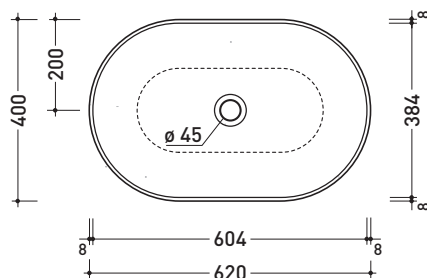

AP62A

Countertop basin 62 cm

•WITHOUT OVERFLOW •WITHOUT TAP LEDGE

Complements: **Forty6 shelf (F6BL)**
Solid shelf (SLBL)
Furniture BOX - depth. 37
Furniture BOX - depth. 50
Line taps basin: ONE - NOKÉ - SI - FOLD - X1
Line accessories: TWO - HOOP - NOKÉ - FOLD

Technical accessories: **Chrome siphon (SIFL/CR) - Telescopic chrome siphon (SIFL066)**
Stop & Go drain (PLSG)
CERAMIC Stop & Go drain (PLCE)
Two piece set chrome tap filters (RF026)

Package dim. | Weight **11 kg** | Pz. Pallet n° **30**

CE UNI EN 14688 - CL00 Dop-No14688

vista zenitale / zenital view

vista zenitale / zenital view

vista frontale / frontal view

sezione longitudinale / section

sizes in mm

Please consider a 2% tolerance on indicated measurements