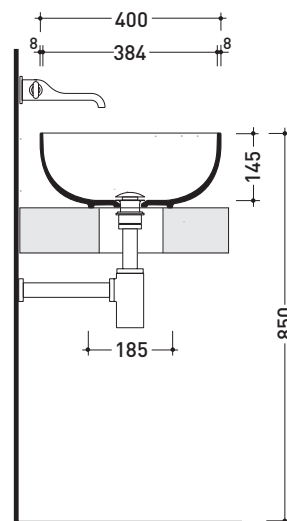

AP62A

Countertop basin 62 cm

•WITHOUT OVERFLOW •WITHOUT TAP LEDGE

Complements: **Forty6 shelf (F6BL)**
Solid shelf (SLBL)
Furniture BOX - depth. 37
Furniture BOX - depth. 50
Line taps basin: ONE - NOKÉ - SI - FOLD - X1
Line accessories: TWO - HOOP - NOKÉ - FOLD

CE UNI EN 14688 - CL00 Dop-No14688

vista zenitale / zenital view

vista zenitale / zenital view

vista frontale / frontal view

sezione longitudinale / section

sizes in mm

Please consider a 2% tolerance on indicated measurements