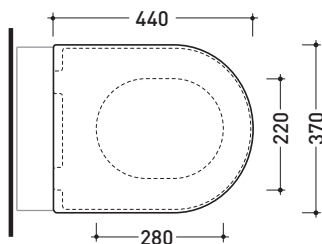

QKCW07

Soft-closing thermosetting wrapping seat&cover with **QUICK-RELEASE HINGES**

Complements: **Wall hung wc App** (AP118 - AP118G)
Wall hung wc MiniApp (AP119 - AP119G)
App back to wall wc (AP117G - AP117RG)

Package dim.

Weight **3 kg**

Pz. Pallet n° -

CE

art. AP117G - AP117RG
vista zenitale / zenital view

art. AP118 - AP118G
vista zenitale / zenital view

art. AP119 - AP119G
vista zenitale / zenital view

art. AP117G - AP117RG
vista laterale / lateral view

art. AP118 - AP118G
vista laterale / lateral view

art. AP119 - AP119G
vista laterale / lateral view

sizes in mm

THERMOSETTING: glossy finish

white