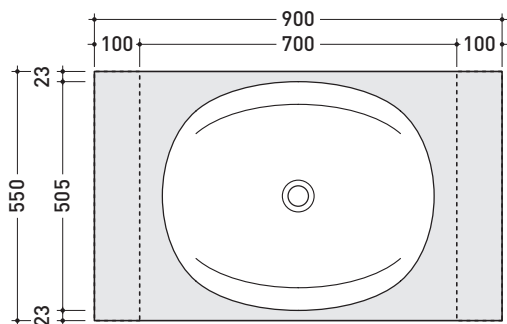

## IO60B1 to suit IO 60 (IO4260)

Bench 90 x 55 cm with centred hole to suit IO 60 basin

Complements: **Simple furnishings and mirrors**  
**Compono System furnishings and mirrors**  
**Make-Up mirrors (MKS100 - MKS50 - MKS501)**  
**Hot/Cold mirrors (SPHC)**  
**Left/Right mirrors (SPLR)**  
**Line mirrors (BASC20 - BASC30)**

Package dim. **150 x 65 x 27 cm** | Weight | Pz. Pallet n° -

Tap holes are not made on this article by Flaminia

vista zenitale / zenital view

vista frontale / frontal view

size in mm

january 2014

**MATRIX:** finishes