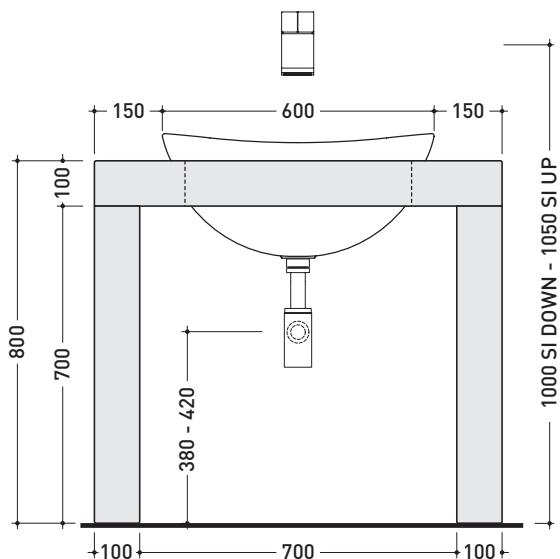

## IO60B1 to suit IO 60 (IO4260)

Bench 90 x 55 cm with centred hole to suit IO 60 basin

Complements: **Simple furnishings and mirrors**  
**Compono System furnishings and mirrors**  
**Make-Up mirrors (MKS100 - MKS50 - MKS501)**  
**Hot/Cold mirrors (SPHC)**  
**Left/Right mirrors (SPLR)**  
**Line mirrors (BASC20 - BASC30)**

Package dim. **150 x 65 x 27 cm** | Weight | Pz. Pallet n° -

Tap holes are not made on this article by Flaminia

vista zenitale / zenital view

vista frontale / frontal view

size in mm

january 2014

**MATRIX:** finishes