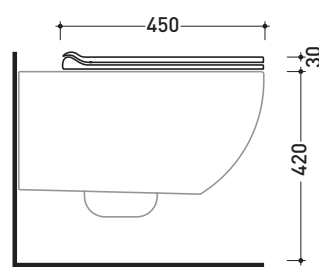

## QKCW09

SLIM Soft-closing thermosetting seat&cover  
with **QUICK-RELEASE HINGES**

Complements: **Wall hung wc App** (AP118 - AP118G)  
**Wall hung wc MiniApp** (AP119 - AP119G)  
**App back to wall wc** (AP117G - AP117RG)

Package dim. | Weight **3 kg** | Pz. Pallet n° -

**AVAILABLE FORM JUNE 2020**

CE

art. AP117G - AP117RG  
vista zenitale / zenital view

art. AP118 - AP118G  
vista zenitale / zenital view

art. AP119 - AP119G  
vista zenitale / zenital view

art. AP117G - AP117RG  
vista laterale / lateral view

art. AP118 - AP118G  
vista laterale / lateral view

art. AP119 - AP119G  
vista laterale / lateral view

sizes in mm

**THERMOSETTING:** glossy finish

matt finish