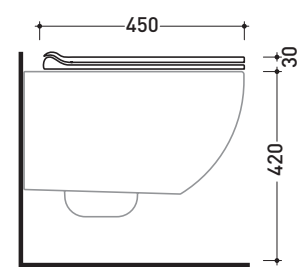

## QKCW09

SLIM Soft-closing thermosetting seat&cover  
with **QUICK-RELEASE HINGES**

Complements: **Wall hung wc App** (AP118 - AP118G)  
**Wall hung wc MiniApp** (AP119 - AP119G)  
**App back to wall wc** (AP117G - AP117RG)

Package dim. | Weight **3 kg** | Pz. Pallet n° -

**AVAILABLE FORM JUNE 2020**

CE

art. AP117G - AP117RG  
vista zenitale / zenital view

art. AP118 - AP118G  
vista zenitale / zenital view

art. AP119 - AP119G  
vista zenitale / zenital view

art. AP117G - AP117RG  
vista laterale / lateral view

art. AP118 - AP118G  
vista laterale / lateral view

art. AP119 - AP119G  
vista laterale / lateral view

sizes in mm

**THERMOSETTING:** glossy finish

matt finish