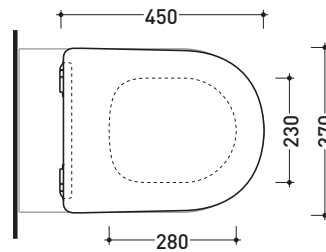

Package dim. | Weight **3 kg** | Pz. Pallet n° -

**AVAILABLE FORM JUNE 2020**

CE

art. AP117G - AP117RG  
vista zenitale / zenital view

art. AP118 - AP118G  
vista zenitale / zenital view

art. AP119 - AP119G  
vista zenitale / zenital view

art. AP117G - AP117RG  
vista laterale / lateral view

art. AP118 - AP118G  
vista laterale / lateral view

art. AP119 - AP119G  
vista laterale / lateral view

sizes in mm

**THERMOSETTING:** glossy finish

matt finish