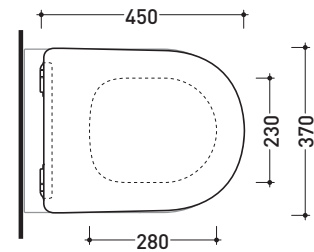

Package dim. | Weight **3 kg** | Pz. Pallet n° -

**AVAILABLE FORM JUNE 2020**

CE

art. AP117G - AP117RG  
vista zenitale / zenital view

art. AP118 - AP118G  
vista zenitale / zenital view

art. AP119 - AP119G  
vista zenitale / zenital view

art. AP117G - AP117RG  
vista laterale / lateral view

art. AP118 - AP118G  
vista laterale / lateral view

art. AP119 - AP119G  
vista laterale / lateral view

sizes in mm

**THERMOSETTING:** glossy finish

matt finish