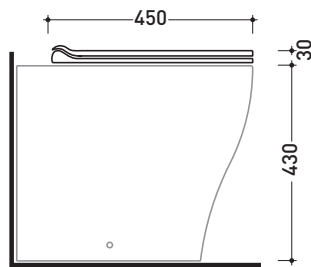

Package dim. | Weight **3 kg** | Pz. Pallet n° -

**AVAILABLE FORM JUNE 2020**

CE

art. AP117G - AP117RG  
vista zenitale / zenital view

art. AP118 - AP118G  
vista zenitale / zenital view

art. AP119 - AP119G  
vista zenitale / zenital view

art. AP117G - AP117RG  
vista laterale / lateral view

art. AP118 - AP118G  
vista laterale / lateral view

art. AP119 - AP119G  
vista laterale / lateral view

sizes in mm

**THERMOSETTING:** glossy finish

matt finish