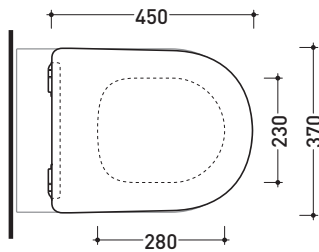

## QKCW09

SLIM Soft-closing thermosetting seat&cover  
with **QUICK-RELEASE HINGES**

Complements: **Wall hung wc App** (AP118 - AP118G)  
**Wall hung wc MiniApp** (AP119 - AP119G)  
**App back to wall wc** (AP117G - AP117RG)

Package dim. | Weight **3 kg** | Pz. Pallet n° -

**AVAILABLE FORM JUNE 2020**

CE

art. AP117G - AP117RG  
vista zenitale / zenital view

art. AP118 - AP118G  
vista zenitale / zenital view

art. AP119 - AP119G  
vista zenitale / zenital view

art. AP117G - AP117RG  
vista laterale / lateral view

art. AP118 - AP118G  
vista laterale / lateral view

art. AP119 - AP119G  
vista laterale / lateral view

sizes in mm

**THERMOSETTING:** glossy finish

matt finish