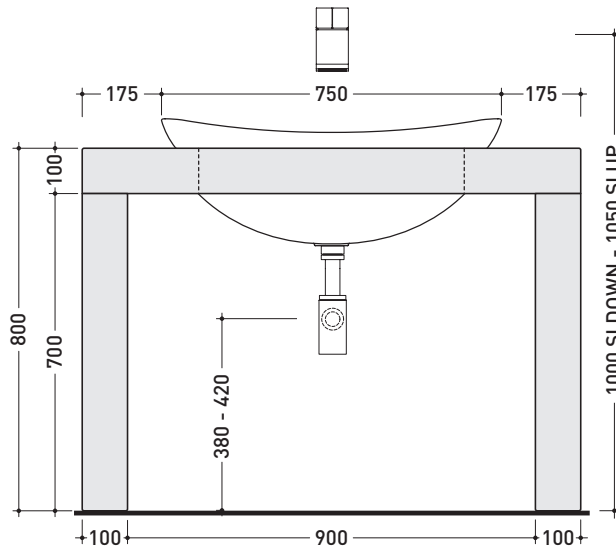

design **GIULIO CAPPELLINI**

2007

IO75B1 to suit IO 75 (IO4275)

Bench 90 x 55 cm with centred hole to suit IO 75 basin

Complements: **Simple furnishings and mirrors**
Compono System furnishings and mirrors
Make-Up mirrors (MKS100 - MKS50 - MKS501)
Hot/Cold mirrors (SPHC)
Left/Right mirrors (SPLR)
Line mirrors (BASC20 - BASC30)

Package dim. **145 x 65 x 27 cm** | Weight | Pz. Pallet n° -

Tap holes are not made on this article by Flaminia

vista zenitale / zenital view

vista frontale / frontal view

size in mm

january 2014

MATRIX: finishes