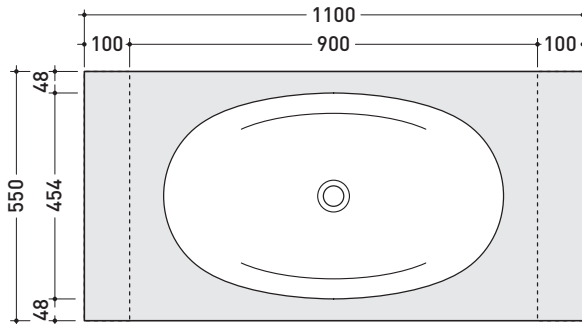

design **GIULIO CAPPELLINI**

2007

IO75B1 to suit IO 75 (IO4275)

Bench 90 x 55 cm with centred hole to suit IO 75 basin

Complements: **Simple furnishings and mirrors**
Compono System furnishings and mirrors
Make-Up mirrors (MKS100 - MKS50 - MKS501)
Hot/Cold mirrors (SPHC)
Left/Right mirrors (SPLR)
Line mirrors (BASC20 - BASC30)

Package dim. **145 x 65 x 27 cm** | Weight | Pz. Pallet n° -

Tap holes are not made on this article by Flaminia

vista zenitale / zenital view

vista frontale / frontal view

size in mm

january 2014

MATRIX: finishes