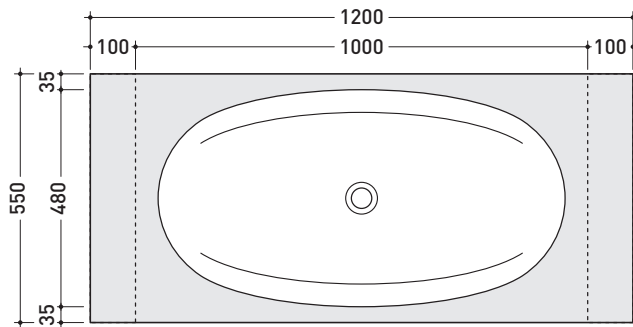

design **GIULIO CAPPELLINI**

2007

IO90B1 to suit IO 90 (IO4290)

Bench 120 x 55 cm with centred hole to suit IO 90 basin

Complements: **Simple furnishings and mirrors**
Compono System furnishings and mirrors
Make-Up mirrors (MKS100 - MKS50 - MKS501)
Hot/Cold mirrors (SPHC)
Left/Right mirrors (SPLR)
Line mirrors (BASC20 - BASC30)

Package dim. **147 x 67 x 27 cm** | Weight | Pz. Pallet n° -

Tap holes are not made on this article by Flaminia

vista zenitale / zenital view

vista frontale / frontal view

size in mm

january 2014

MATRIX: finishes