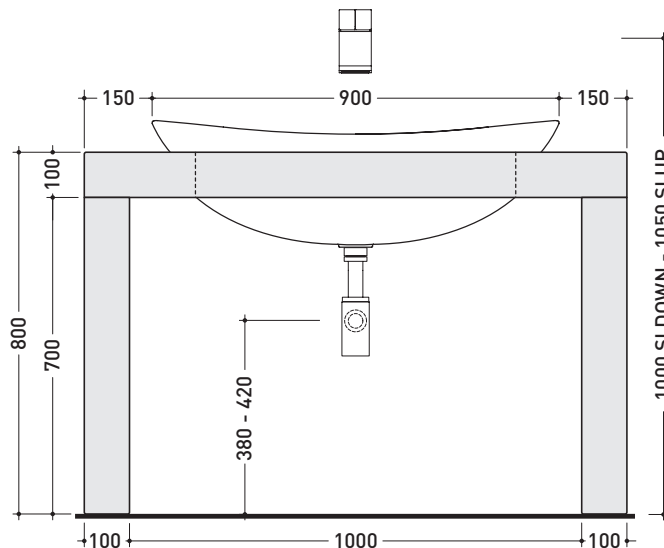

design **GIULIO CAPPELLINI**

2007

IO90B1 to suit IO 90 (IO4290)

Bench 120 x 55 cm with centred hole to suit IO 90 basin

Complements: **Simple furnishings and mirrors**
Compono System furnishings and mirrors
Make-Up mirrors (MKS100 - MKS50 - MKS501)
Hot/Cold mirrors (SPHC)
Left/Right mirrors (SPLR)
Line mirrors (BASC20 - BASC30)

Package dim. **147 x 67 x 27 cm** | Weight | Pz. Pallet n° -

Tap holes are not made on this article by Flaminia

vista zenitale / zenital view

vista frontale / frontal view

size in mm

january 2014

MATRIX: finishes