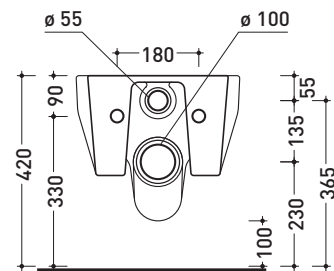

Technical accessories: Universal fixing bracket for wall hung wc/bidet (41/P)

Package dim. 54 x 36 x 35 cm | Weight 20,3 kg | Pz. Pallet n° 15

CE UNI EN 997

Dop-No997

**FLAMINIA does not recommend combining this toilet model with rapid-flow/flushometer systems or traditional high tanks**

vista zenitale / zenital view

vista laterale / lateral view

sezione longitudinale / section

vista retro / back view

sizes in mm

Please consider a 2% tolerance on indicated measurements

CERAMIC: glossy finish