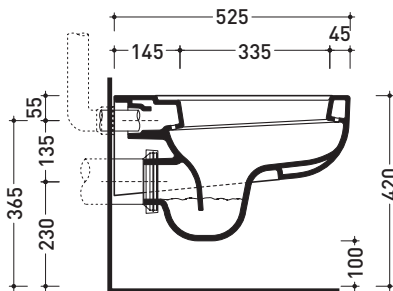

Technical accessories: Universal fixing bracket for wall hung wc/bidet (41/P)

Package dim. 54 x 36 x 35 cm | Weight 20,3 kg | Pz. Pallet n° 15

CE UNI EN 997

Dop-No997

**FLAMINIA does not recommend combining this toilet model with rapid-flow/flushometer systems or traditional high tanks**

vista zenitale / zenital view

vista laterale / lateral view

sezione longitudinale / section

vista retro / back view

sizes in mm

Please consider a 2% tolerance on indicated measurements

CERAMIC: glossy finish