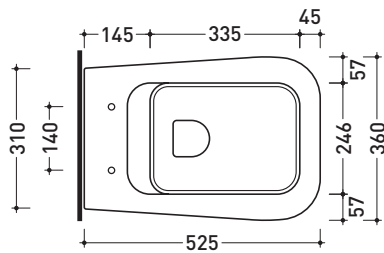

Technical accessories: Universal fixing bracket for wall hung wc/bidet (41/P)

Package dim. 54 x 36 x 35 cm | Weight 20,3 kg | Pz. Pallet n° 15

CE UNI EN 997

Dop-No997

**FLAMINIA does not recommend combining this toilet model with rapid-flow/flushometer systems or traditional high tanks**

vista zenitale / zenital view

vista laterale / lateral view

sezione longitudinale / section

vista retro / back view

sizes in mm

Please consider a 2% tolerance on indicated measurements

CERAMIC: glossy finish