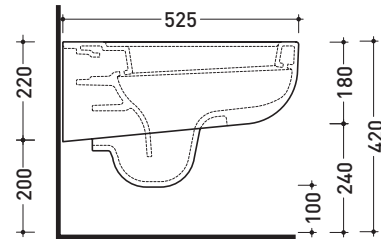

Technical accessories: Universal fixing bracket for wall hung wc/bidet (41/P)

Package dim. 54 x 36 x 35 cm | Weight 20,3 kg | Pz. Pallet n° 15

CE UNI EN 997

Dop-No997

**FLAMINIA does not recommend combining this toilet model with rapid-flow/flushometer systems or traditional high tanks**

vista zenitale / zenital view

vista laterale / lateral view

sezione longitudinale / section

vista retro / back view

sizes in mm

Please consider a 2% tolerance on indicated measurements

CERAMIC: glossy finish