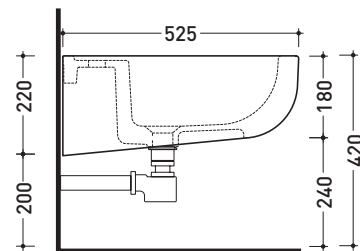

CM218

Wall hung single-hole bidet

•WITH OVERFLOW •WITHOUT TAP HOLE ON DEMAND

Complements: **Line taps bidet:** ONE - NOKÉ - SI - FOLD
Line accessories: TWO - HOOP - NOKÉ - FOLD - X1

Technical accessories: **Universal fixing bracket for wall hung wc/bidet (41/P)**
Short chrome siphon for bidet (SIFB/CR)
Stop & Go drain (PLSG)
CERAMIC Stop & Go drain (PLCE)
Two piece set chrome tap filters (RF026)

Package dim. **53 x 23 x 37 cm** | Weight **19 kg** | Pz. Pallet n° **18**

CE UNI EN 14528 - CL20 Dop-No14528

vista zenitale / zenital view

vista laterale / lateral view

sezione longitudinale / section

vista retro / back view

sizes in mm

Please consider a 2% tolerance on indicated measurements

CERAMIC: glossy finish

matt finish