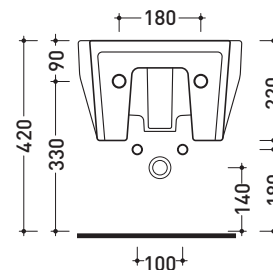

CM218

Wall hung single-hole bidet

•WITH OVERFLOW •WITHOUT TAP HOLE ON DEMAND

Complements: **Line taps bidet:** ONE - NOKÉ - SI - FOLD
Line accessories: TWO - HOOP - NOKÉ - FOLD - X1

Technical accessories: **Universal fixing bracket for wall hung wc/bidet (41/P)**
Short chrome siphon for bidet (SIFB/CR)
Stop & Go drain (PLSG)
CERAMIC Stop & Go drain (PLCE)
Two piece set chrome tap filters (RF026)

Package dim. **53 x 23 x 37 cm** | Weight **19 kg** | Pz. Pallet n° **18**

CE UNI EN 14528 - CL20 Dop-No14528

vista zenitale / zenital view

vista laterale / lateral view

sezione longitudinale / section

vista retro / back view

sizes in mm

Please consider a 2% tolerance on indicated measurements

CERAMIC: glossy finish

matt finish