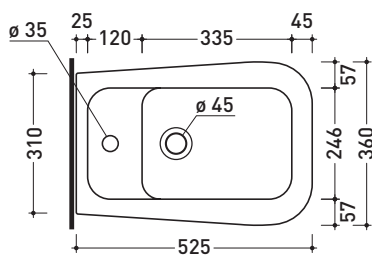

CM218

Wall hung single-hole bidet

•WITH OVERFLOW •WITHOUT TAP HOLE ON DEMAND

Complements: **Line taps bidet:** ONE - NOKÉ - SI - FOLD
Line accessories: TWO - HOOP - NOKÉ - FOLD - X1

Technical accessories: **Universal fixing bracket for wall hung wc/bidet (41/P)**
Short chrome siphon for bidet (SIFB/CR)
Stop & Go drain (PLSG)
CERAMIC Stop & Go drain (PLCE)
Two piece set chrome tap filters (RF026)

Package dim. **53 x 23 x 37 cm** | Weight **19 kg** | Pz. Pallet n° **18**

CE UNI EN 14528 - CL20 Dop-No14528

vista zenitale / zenital view

vista laterale / lateral view

sezione longitudinale / section

vista retro / back view

sizes in mm

Please consider a 2% tolerance on indicated measurements

CERAMIC: glossy finish

matt finish