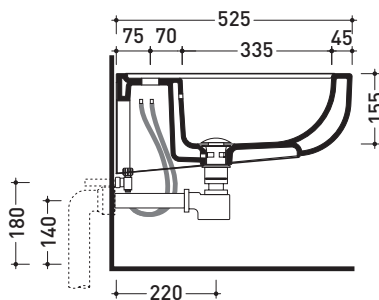

CM218

Wall hung single-hole bidet

•WITH OVERFLOW •WITHOUT TAP HOLE ON DEMAND

Complements: **Line taps bidet:** ONE - NOKÉ - SI - FOLD
Line accessories: TWO - HOOP - NOKÉ - FOLD - X1

Technical accessories: **Universal fixing bracket for wall hung wc/bidet (41/P)**
Short chrome siphon for bidet (SIFB/CR)
Stop & Go drain (PLSG)
CERAMIC Stop & Go drain (PLCE)
Two piece set chrome tap filters (RF026)

Package dim. **53 x 23 x 37 cm** | Weight **19 kg** | Pz. Pallet n° **18**

CE UNI EN 14528 - CL20 Dop-No14528

vista zenitale / zenital view

vista laterale / lateral view

sezione longitudinale / section

vista retro / back view

sizes in mm

Please consider a 2% tolerance on indicated measurements

CERAMIC: glossy finish

matt finish