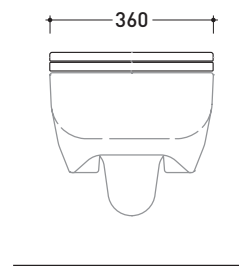

## CMCW01

Polyester seat & cover

Complements: **Como wall hung wc** (CM118)

Package dim. **51 x 40 x 6 cm** | Weight **4 kg** | Pz. Pallet n° -

vista zenitale / zenital view

vista laterale / lateral view

vista frontale / frontal view

sizes in mm

**WOOD/POLYESTER:** glossy finish

white