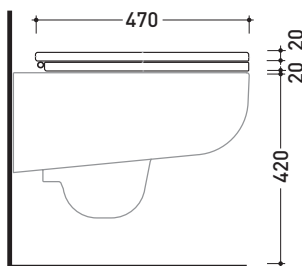

## CMCW01

Polyester seat & cover

Complements: **Como wall hung wc** (CM118)

Package dim. **51 x 40 x 6 cm** | Weight **4 kg** | Pz. Pallet n° -

vista zenitale / zenital view

vista laterale / lateral view

vista frontale / frontal view

sizes in mm

**WOOD/POLYESTER:** glossy finish

white