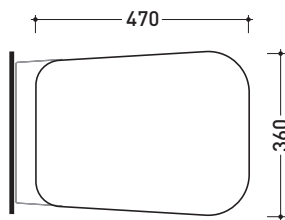

## CMCW01

Polyester seat & cover

Complements: **Como wall hung wc** (CM118)

Package dim. **51 x 40 x 6 cm** | Weight **4 kg** | Pz. Pallet n° -

vista zenitale / zenital view

vista laterale / lateral view

vista frontale / frontal view

sizes in mm

**WOOD/POLYESTER:** glossy finish

white