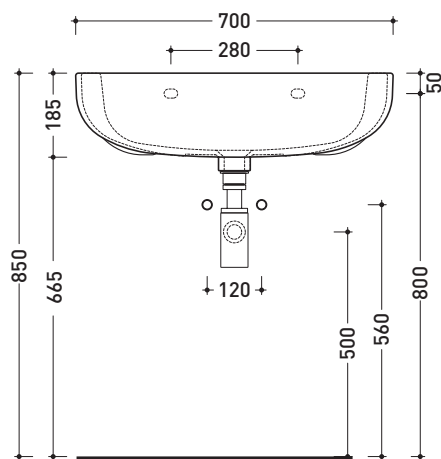

design **RODOLFO DORDONI**

2010

CM70L Como 70

Basin 70 cm wall hung or or suitable for pedestal

Complements: **Como ceramic pedestal (CMC)**
Line taps basin: ONE - NOKÉ - FOLD - X1
Line accessories: TWO - HOOP - NOKÉ - FOLD

Package dim. **70,5 x 21 x 55,5 cm** | Weight **24,5 kg** | Pz. Pallet n° **12**

CE UNI EN 14688 - CL20 Dop-No14688

vista zenitale / zenital view

vista frontale / frontal view

sezione longitudinale / section

sizes in mm

Please consider a 2% tolerance on indicated measurements

CERAMIC: glossy finish

white black

mat finish

milky white graphite lava grey

FOR THE COLORS MARKED
ASK FOR AVAILABILITY