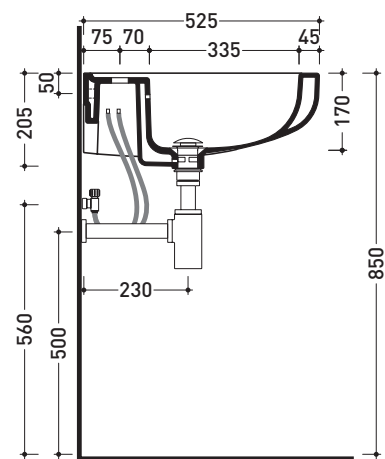

Package dim. **70,5 x 21 x 55,5 cm** | Weight **24,5 kg** | Pz. Pallet n° **12**

CE UNI EN 14688 - CL20 Dop-No14688

vista zenitale / zenital view

vista frontale / frontal view

sezione longitudinale / section

sizes in mm

Please consider a 2% tolerance on indicated measurements

CERAMIC: glossy finish

white black

mat finish

milky white graphite lava grey

FOR THE COLORS MARKED
ASK FOR AVAILABILITY