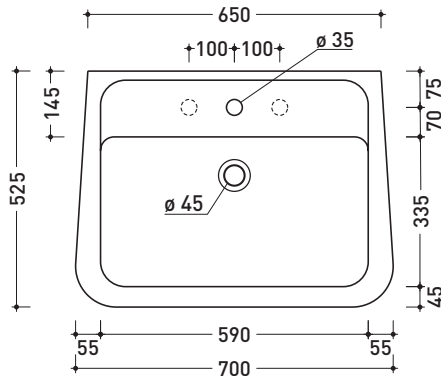

design **RODOLFO DORDONI**

2010

CM70L Como 70

Basin 70 cm wall hung or or suitable for pedestal

Complements: **Como ceramic pedestal (CMC)**
Line taps basin: ONE - NOKÉ - FOLD - X1
Line accessories: TWO - HOOP - NOKÉ - FOLD

Package dim. **70,5 x 21 x 55,5 cm** | Weight **24,5 kg** | Pz. Pallet n° **12**

CE UNI EN 14688 - CL20 Dop-No14688

vista zenitale / zenital view

vista frontale / frontal view

sezione longitudinale / section

sizes in mm

Please consider a 2% tolerance on indicated measurements

CERAMIC: glossy finish

white black

mat finish

milky white graphite lava grey

FOR THE COLORS MARKED
ASK FOR AVAILABILITY