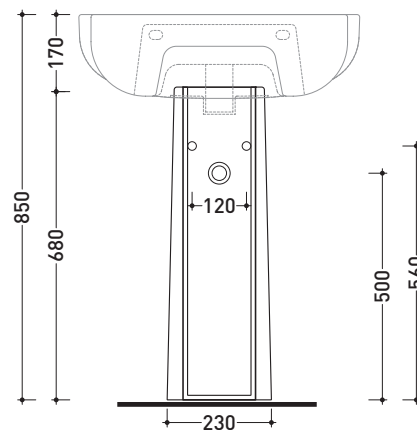

design **RODOLFO DORDONI**

2010

CMC

Ceramic pedestal suitable for 62/70 cm basin

Complements: **Line taps basin:** ONE - NOKÉ - FOLD - X1
Line accessories: TWO - HOOP - NOKÉ - FOLD

Package dim. 24 x 24 x 70,5 cm | Weight 16 kg | Pz. Pallet n° 20

vista zenitale / zenital view

vista laterale / lateral view

vista frontale / frontal view

vista retro / back view

sizes in mm

Please consider a 2% tolerance on indicated measurements

CERAMIC: glossy finish

white black