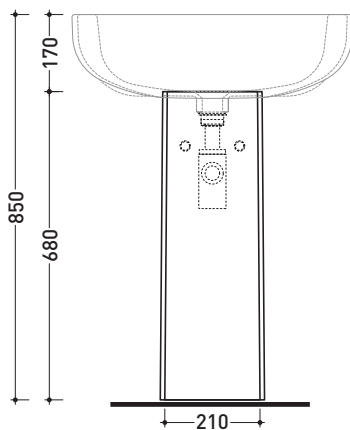

design **RODOLFO DORDONI**

2010

CMC

Ceramic pedestal suitable for 62/70 cm basin

Complements: **Line taps basin:** ONE - NOKÉ - FOLD - X1
Line accessories: TWO - HOOP - NOKÉ - FOLD

Package dim. 24 x 24 x 70,5 cm | Weight 16 kg | Pz. Pallet n° 20

vista zenitale / zenital view

vista laterale / lateral view

vista frontale / frontal view

vista retro / back view

sizes in mm

Please consider a 2% tolerance on indicated measurements

CERAMIC: glossy finish

white black