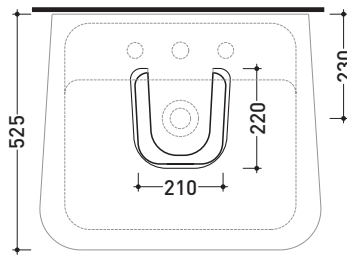

design **RODOLFO DORDONI**

2010

CMC

Ceramic pedestal suitable for 62/70 cm basin

Complements: **Line taps basin:** ONE - NOKÉ - FOLD - X1
Line accessories: TWO - HOOP - NOKÉ - FOLD

Package dim. 24 x 24 x 70,5 cm | Weight 16 kg | Pz. Pallet n° 20

vista zenitale / zenital view

vista laterale / lateral view

vista frontale / frontal view

vista retro / back view

sizes in mm

Please consider a 2% tolerance on indicated measurements

CERAMIC: glossy finish

white black