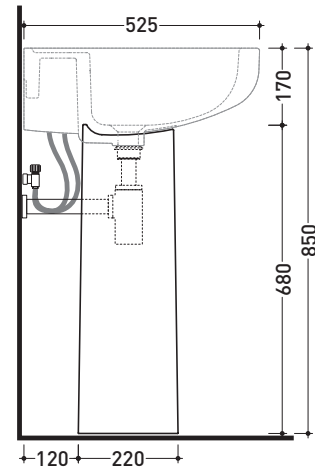

design **RODOLFO DORDONI**

2010

CMC

Ceramic pedestal suitable for 62/70 cm basin

Complements: **Line taps basin:** ONE - NOKÉ - FOLD - X1
Line accessories: TWO - HOOP - NOKÉ - FOLD

Package dim. 24 x 24 x 70,5 cm | Weight 16 kg | Pz. Pallet n° 20

vista zenitale / zenital view

vista laterale / lateral view

vista frontale / frontal view

vista retro / back view

sizes in mm

Please consider a 2% tolerance on indicated measurements

CERAMIC: glossy finish

white black