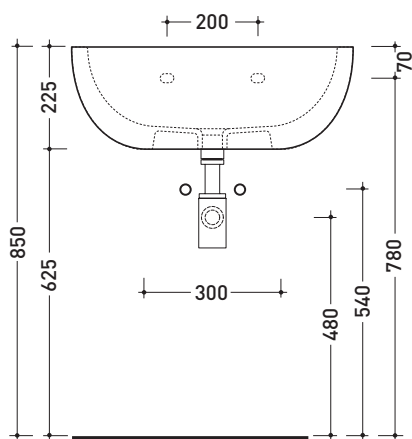

DP481 Dip 62

Countertop - wall hung single-hole basin 62 cm with tap ledge

•WITH OVERFLOW •ARRANGED FOR THREE HOLES TAP

Complements: **Forty6 shelf (F6DP)**
Solid shelf (SLDP)
Furniture BOX - depth. 50
Line taps basin: ONE - NOKÉ - FOLD - X1
Line accessories: TWO - HOOP - NOKÉ - FOLD

Package dim. **63 x 23 x 50 cm** | Weight **22 kg** | Pz. Pallet n° **11**

vista zenitale / zenital view

vista zenitale / zenital view

vista frontale / frontal view

sezione longitudinale / section

sizes in mm

Please consider a 2% tolerance on indicated measurements

CERAMIC: glossy finish

matt finish