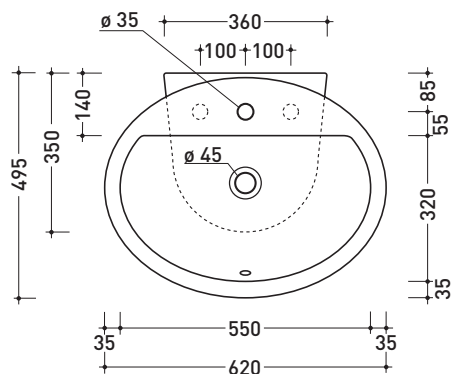

DP481 Dip 62

Countertop - wall hung single-hole basin 62 cm with tap ledge

•WITH OVERFLOW •ARRANGED FOR THREE HOLES TAP

Complements: **Forty6 shelf (F6DP)**
Solid shelf (SLDP)
Furniture BOX - depth. 50
Line taps basin: ONE - NOKÉ - FOLD - X1
Line accessories: TWO - HOOP - NOKÉ - FOLD

Package dim. **63 x 23 x 50 cm** | Weight **22 kg** | Pz. Pallet n° **11**

vista zenitale / zenital view

vista zenitale / zenital view

vista frontale / frontal view

sezione longitudinale / section

sizes in mm

Please consider a 2% tolerance on indicated measurements

CERAMIC: glossy finish

matt finish