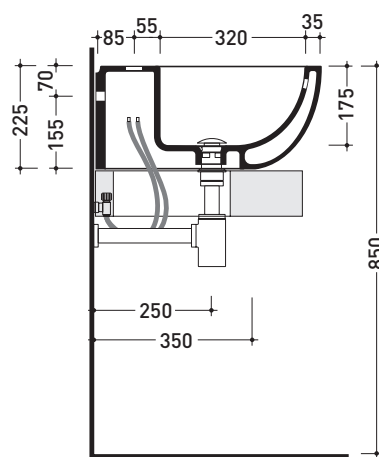

DP481 Dip 62

Countertop - wall hung single-hole basin 62 cm with tap ledge

•WITH OVERFLOW •ARRANGED FOR THREE HOLES TAP

Complements: **Forty6 shelf (F6DP)**
Solid shelf (SLDP)
Furniture BOX - depth. 50
Line taps basin: ONE - NOKÉ - FOLD - X1
Line accessories: TWO - HOOP - NOKÉ - FOLD

Package dim. **63 x 23 x 50 cm** | Weight **22 kg** | Pz. Pallet n° **11**

vista zenitale / zenital view

vista zenitale / zenital view

vista frontale / frontal view

sezione longitudinale / section

sizes in mm