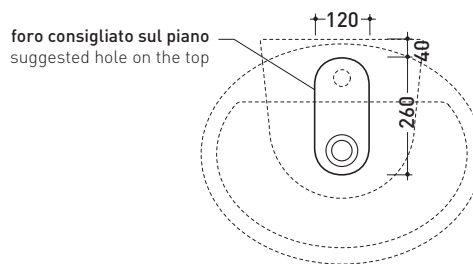

DP481 Dip 62

Countertop - wall hung single-hole basin 62 cm with tap ledge

•WITH OVERFLOW •ARRANGED FOR THREE HOLES TAP

Complements: **Forty6 shelf (F6DP)**
Solid shelf (SLDP)
Furniture BOX - depth. 50
Line taps basin: ONE - NOKÉ - FOLD - X1
Line accessories: TWO - HOOP - NOKÉ - FOLD

Technical accessories: **Chrome siphon (SIFL/CR) - Telescopic chrome siphon (SIFL066)**
Stop & Go drain (PLSG)
CERAMIC Stop & Go drain (PLCE)
Two piece set chrome tap filters (RF026)
Fixing kit for wall (9002)

Package dim. **63 x 23 x 50 cm** | Weight **22 kg** | Pz. Pallet n° **11**

vista zenitale / zenital view

vista zenitale / zenital view

vista frontale / frontal view

sezione longitudinale / section

sizes in mm