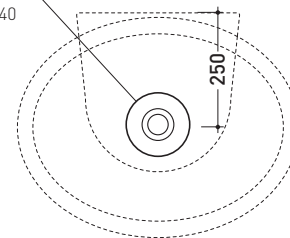

DP482 Dip 62

Countertop - wall hung basin 62 cm

•WITH OVERFLOW •WITHOUT TAP LEDGE

Complements: **Forty6 shelf (F6DP)**
Solid shelf (SLDP)
Furniture BOX - depth. 50
Line taps basin: ONE - NOKÉ - SI - X1
Line accessories: TWO - HOOP - NOKÉ - FOLD

Package dim. **63 x 23 x 50 cm** | Weight **19,3 kg** | Pz. Pallet n° **11**

vista zenitale / zenital view

foro consigliato sul piano \varnothing 140
 suggested hole on the top \varnothing 140

vista zenitale / zenital view

vista frontale / frontal view

sezione longitudinale / section

sizes in mm

Please consider a 2% tolerance on indicated measurements

CERAMIC: glossy finish

matt finish