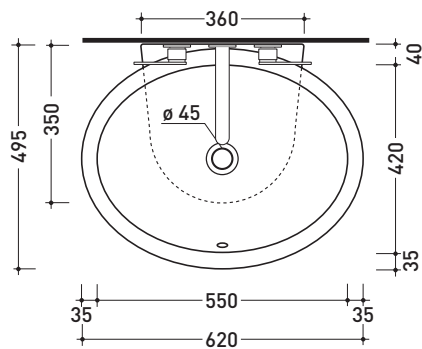

DP482 Dip 62

Countertop - wall hung basin 62 cm

•WITH OVERFLOW •WITHOUT TAP LEDGE

Complements: **Forty6 shelf (F6DP)**
Solid shelf (SLDP)
Furniture BOX - depth. 50
Line taps basin: ONE - NOKÉ - SI - X1
Line accessories: TWO - HOOP - NOKÉ - FOLD

Package dim. **63 x 23 x 50 cm** | Weight **19,3 kg** | Pz. Pallet n° **11**

vista zenitale / zenital view

foro consigliato sul piano \varnothing 140
 suggested hole on the top \varnothing 140

vista zenitale / zenital view

vista frontale / frontal view

sezione longitudinale / section

sizes in mm

Please consider a 2% tolerance on indicated measurements

CERAMIC: glossy finish

matt finish