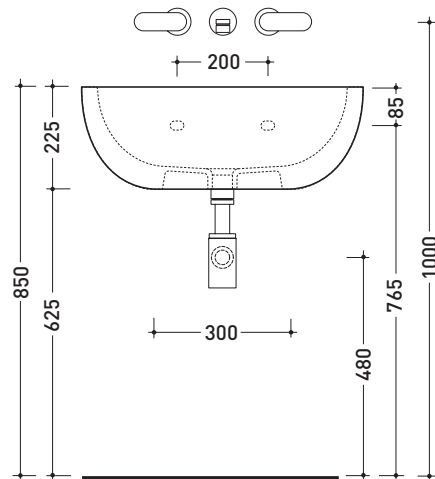

DP482 Dip 62

Countertop - wall hung basin 62 cm

•WITH OVERFLOW •WITHOUT TAP LEDGE

Complements: **Forty6 shelf (F6DP)**
Solid shelf (SLDP)
Furniture BOX - depth. 50
Line taps basin: ONE - NOKÉ - SI - X1
Line accessories: TWO - HOOP - NOKÉ - FOLD

Package dim. **63 x 23 x 50 cm** | Weight **19,3 kg** | Pz. Pallet n° **11**

vista zenitale / zenital view

foro consigliato sul piano \varnothing 140
 suggested hole on the top \varnothing 140

vista zenitale / zenital view

vista frontale / frontal view

sezione longitudinale / section

sizes in mm

Please consider a 2% tolerance on indicated measurements

CERAMIC: glossy finish

matt finish