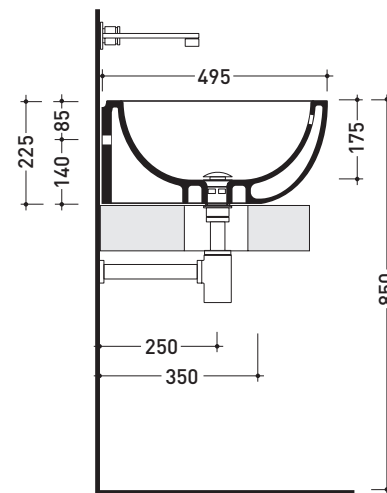

DP482 Dip 62

Countertop - wall hung basin 62 cm

•WITH OVERFLOW •WITHOUT TAP LEDGE

Complements: **Forty6 shelf (F6DP)**
Solid shelf (SLDP)
Furniture BOX - depth. 50
Line taps basin: ONE - NOKÉ - SI - X1
Line accessories: TWO - HOOP - NOKÉ - FOLD

Package dim. **63 x 23 x 50 cm** | Weight **19,3 kg** | Pz. Pallet n° **11**

vista zenitale / zenital view

foro consigliato sul piano \varnothing 140
 suggested hole on the top \varnothing 140

vista zenitale / zenital view

vista frontale / frontal view

sezione longitudinale / section

sizes in mm

Please consider a 2% tolerance on indicated measurements

CERAMIC: glossy finish

matt finish