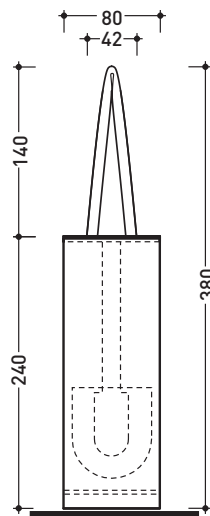

design **LORENZO DAMIANI**

2010

FLPF

Toilet brush holder

Complements: **Line taps FOLD**

Package dim. **50 x 13 x 14 cm** | Weight **1,4 kg** | Pz. Pallet n° -

vista zenitale / zenital view

vista frontale / frontal view

scopino / toilet brush

sizes in mm

BRASS: glossy finish

chrome

<http://www.ceramicaflaminia.it/en/products/289-fold>

©ceramicaflaminiaspa - All rights reserved. Unauthorized copying, publication, reproduction as well as partial reproduction are prohibited