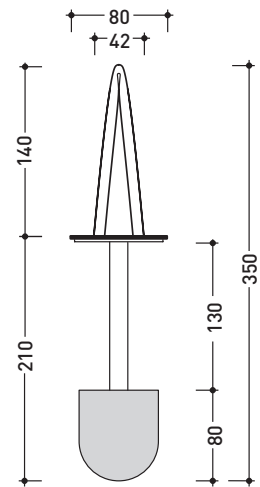

design **LORENZO DAMIANI**

2010

FLPF

Toilet brush holder

Complements: **Line taps FOLD**

Package dim. **50 x 13 x 14 cm** | Weight **1,4 kg** | Pz. Pallet n° -

vista zenitale / zenital view

vista frontale / frontal view

scopino / toilet brush

sizes in mm

BRASS: glossy finish

chrome

<http://www.ceramicaflaminia.it/en/products/289-fold>

©ceramicaflaminiaspa - All rights reserved. Unauthorized copying, publication, reproduction as well as partial reproduction are prohibited